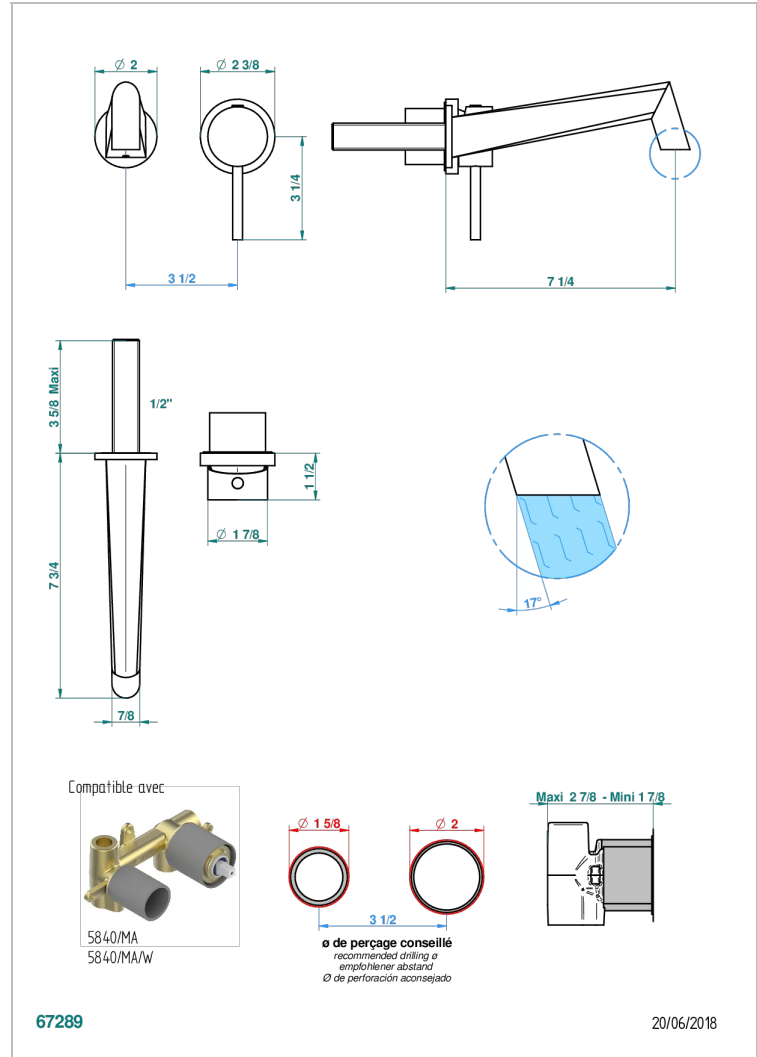

MONTAIGNE VENUS WHITE MARBLE

G3V-6541B

Trim only for Built-in basin mixer with spout (two x 1/2" inlets and one 1/2" outlet), without waste

CHARACTERISTIC

- Montaigne Vénus white marble
- Trim only for Built-in basin mixer with spout (two x 1/2" inlets and one 1/2" outlet), without waste

TECHNICAL SPECS

- Recommandé : 3 bars (max. 5 bars) - Advised : 43,5 psi (max. 72 psi)
- 8,3 l/min à 3 bars (2.2 gpm at 43.5 psi)

RELATED SKU'S

- Ref. G00-5840/MAUS Rough parts for concealed wall-mounted mixer with 1/2" outlet