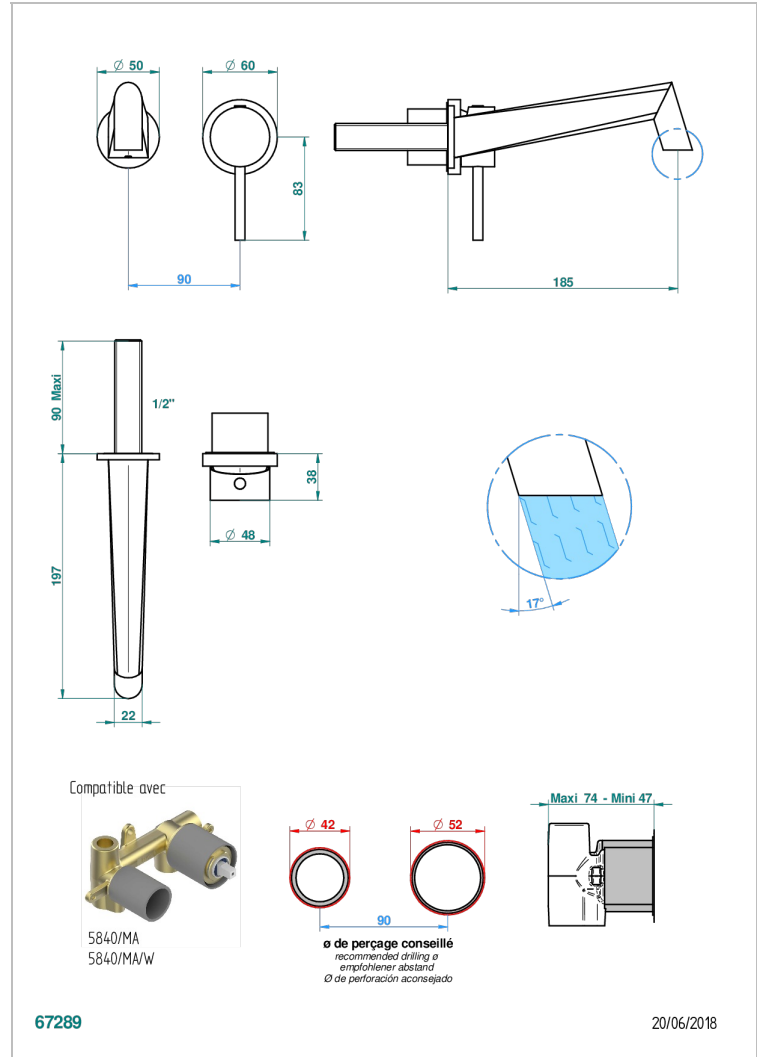

# MONTAIGNE VENUS WHITE MARBLE

G3V-6541B

Trim only for Built-in basin mixer with spout (two x 1/2" inlets and one 1/2" outlet), without waste

## CHARACTERISTIC

- Montaigne Venus white marble
- Trim only for Built-in basin mixer with spout (two x 1/2" inlets and one 1/2" outlet), without waste

## RELATED SKU'S

- Ref. G00-5840/MA/W Rough parts for concealed wall-mounted mixer with 1/2" outlet, for WC douche - WRAS approved