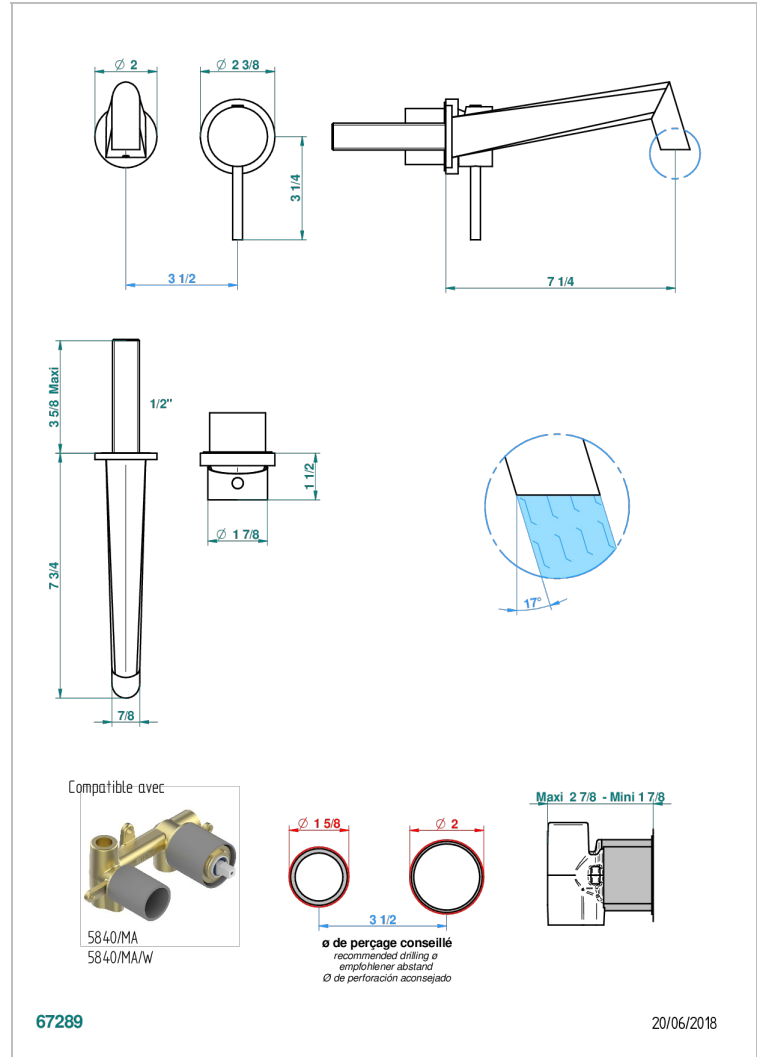

MONTAIGNE VENUS WHITE MARBLE

G3V-6541B

Trim only for Built-in basin mixer with spout (two x 1/2" inlets and one 1/2" outlet), without waste

CHARACTERISTIC

- Montaigne Venus white marble
- Trim only for Built-in basin mixer with spout (two x 1/2" inlets and one 1/2" outlet), without waste

TECHNICAL SPECS

- Recommandé : 3 bars (max. 5 bars) - Advised : 43,5 psi (max. 72 psi)
- 8,3 l/min à 3 bars (2.2 gpm at 43.5 psi)

RELATED SKU'S

- Ref. G00-5840/MA/W Rough parts for concealed wall-mounted mixer with 1/2" outlet, for WC douche - WRAS approved