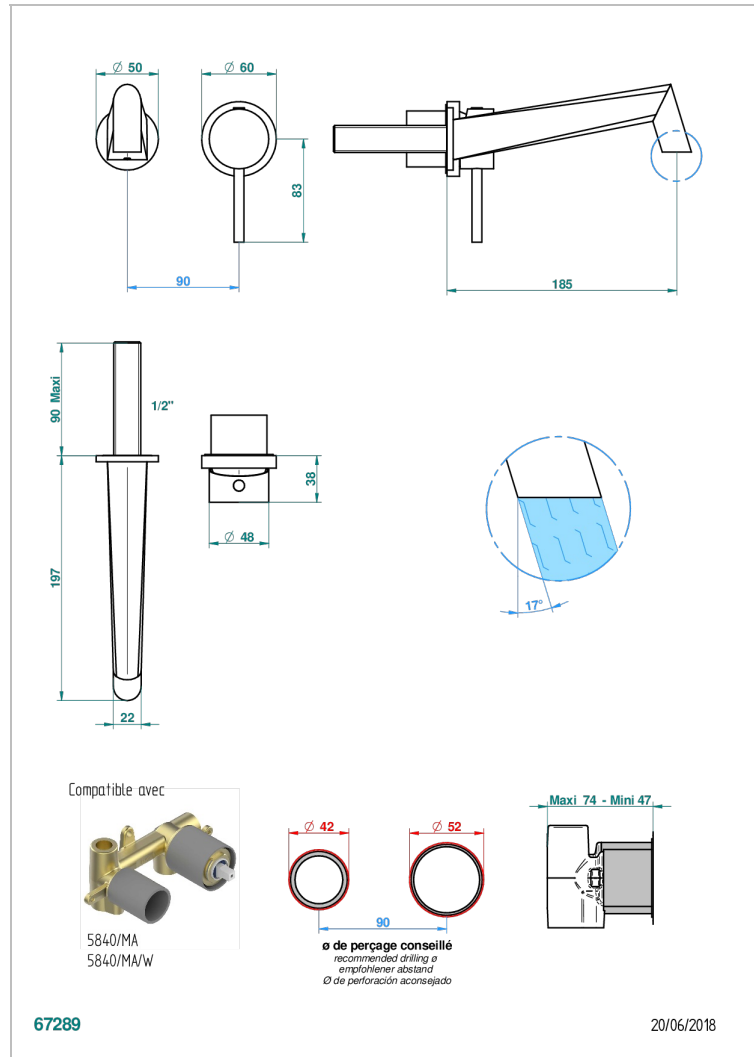

MONTAIGNE VENUS WHITE MARBLE

G3V-6541B

THG[®]
PARIS

Trim only for Built-in basin mixer with spout (two x 1/2" inlets and one 1/2" outlet), without waste

CARACTERÍSTICAS

- Montaigne Venus white marble
- Trim only for Built-in basin mixer with spout (two x 1/2" inlets and one 1/2" outlet), without waste

ESPECIFICACIONES TÉCNICAS

- Recommandé : 3 bars (max. 5 bars) - Advised : 43,5 psi (max. 72 psi)
- 8,3 l/min à 3 bars (2.2 gpm at 43.5 psi)

PRODUCTOS RELACIONADOS

- Ref. G00-5840/MA Parte empotrada para mezclador mural con salida hembra 1/2