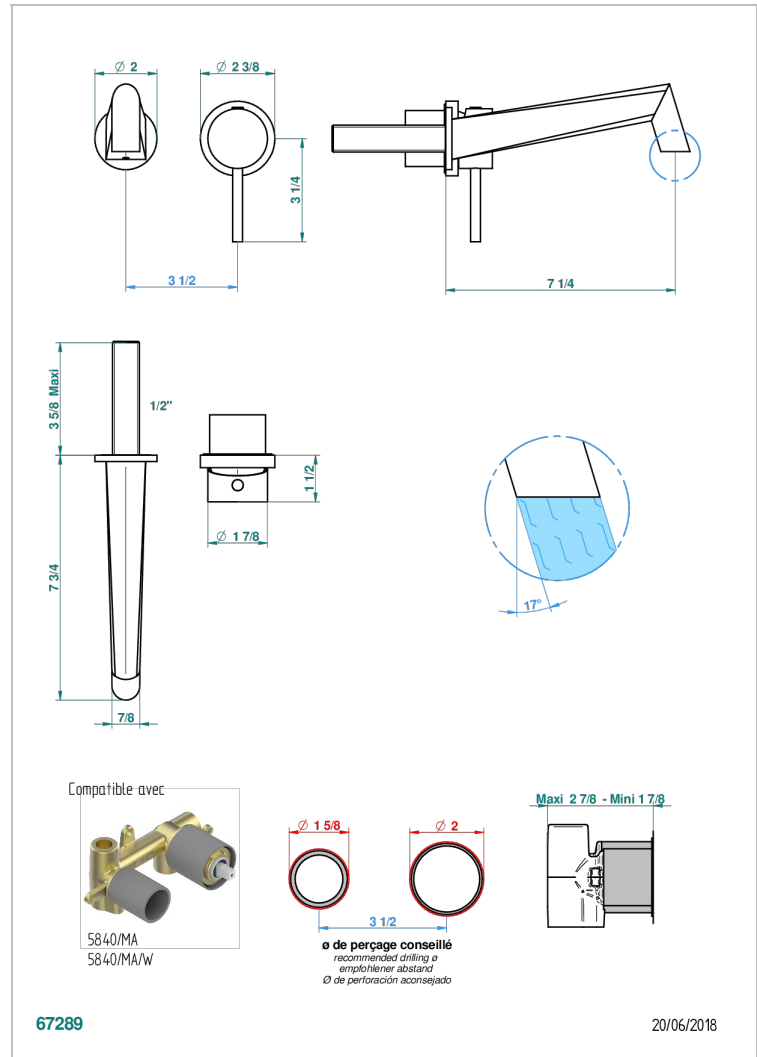

MONTAIGNE VENUS WHITE MARBLE

G3V-6541B

Trim only for Built-in basin mixer with spout (two x 1/2" inlets and one 1/2" outlet), without waste

CARACTERÍSTICAS

- Montaigne Venus white marble
- Trim only for Built-in basin mixer with spout (two x 1/2" inlets and one 1/2" outlet), without waste

ESPECIFICACIONES TÉCNICAS

- Recommandé : 3 bars (max. 5 bars) - Advised : 43,5 psi (max. 72 psi)
- 8,3 l/min à 3 bars (2.2 gpm at 43.5 psi)

PRODUCTOS RELACIONADOS

- Ref. G00-5840/MA Parte empotrada para mezclador mural con salida hembra 1/2"