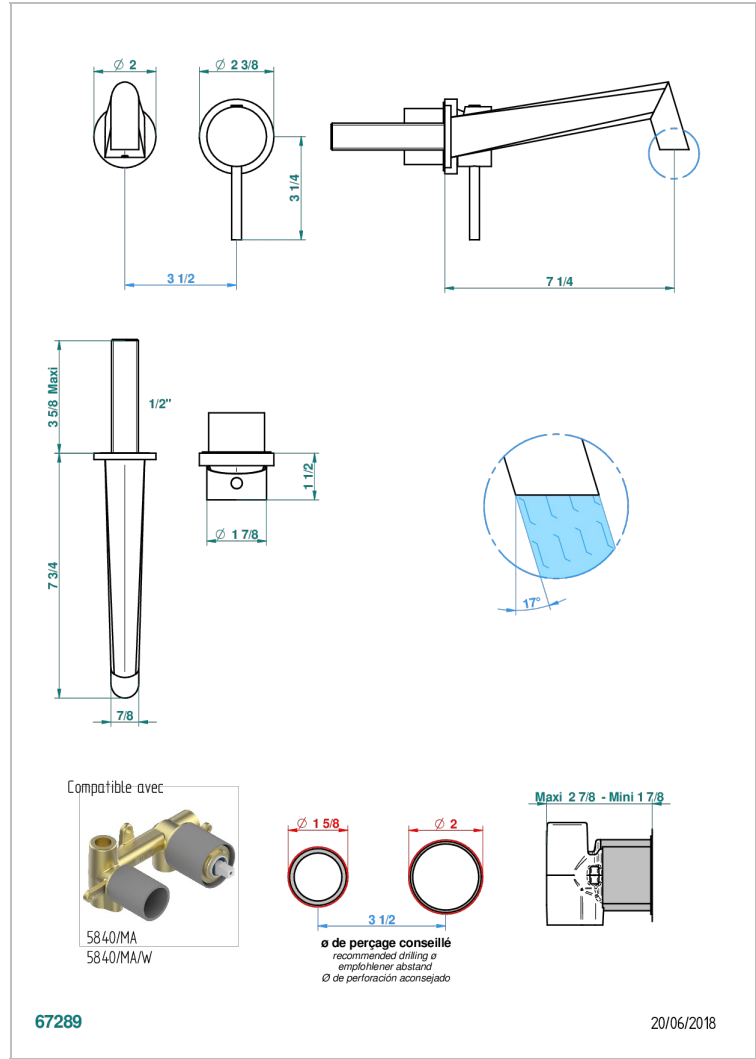

# MONTAIGNE VENUS WHITE MARBLE

G3V-6541B

Trim only for Built-in basin mixer with spout (two x 1/2" inlets and one 1/2" outlet), without waste

## CHARACTERISTIC

- Montaigne Venus white marble
- Trim only for Built-in basin mixer with spout (two x 1/2" inlets and one 1/2" outlet), without waste

## RELATED SKU'S

- Ref. G00-5840/MA Rough parts for concealed wall-mounted mixer with 1/2" outlet