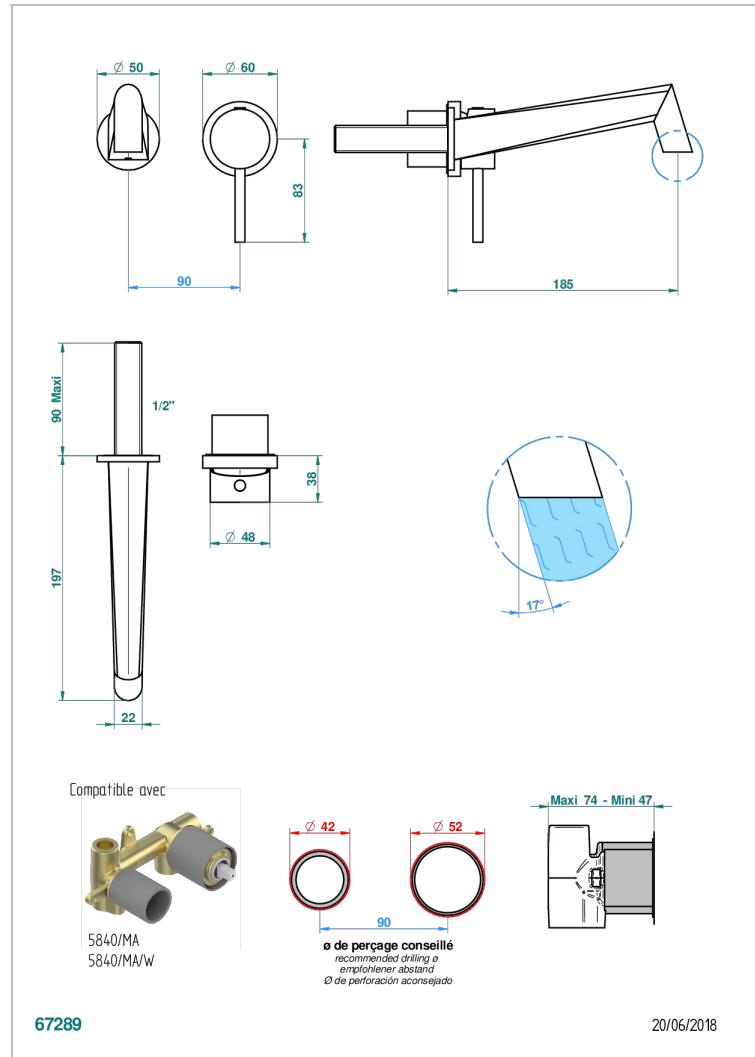

MONTAIGNE VENUS WHITE MARBLE

G3V-6541B

THG[®]
PARIS

Trim only for Built-in basin mixer with spout (two x 1/2" inlets and one 1/2" outlet), without waste

CARACTERÍSTICAS

- Montaigne Venus white marble
- Trim only for Built-in basin mixer with spout (two x 1/2" inlets and one 1/2" outlet), without waste

ESPECIFICACIONES TÉCNICAS

- Recommandé : 3 bars (max. 5 bars) - Advised : 43,5 psi (max. 72 psi)
- 8,3 l/min à 3 bars (2.2 gpm at 43.5 psi)

PRODUCTOS RELACIONADOS

- Ref. G00-5840/MA Parte empotrada para mezclador mural con salida hembra 1/2