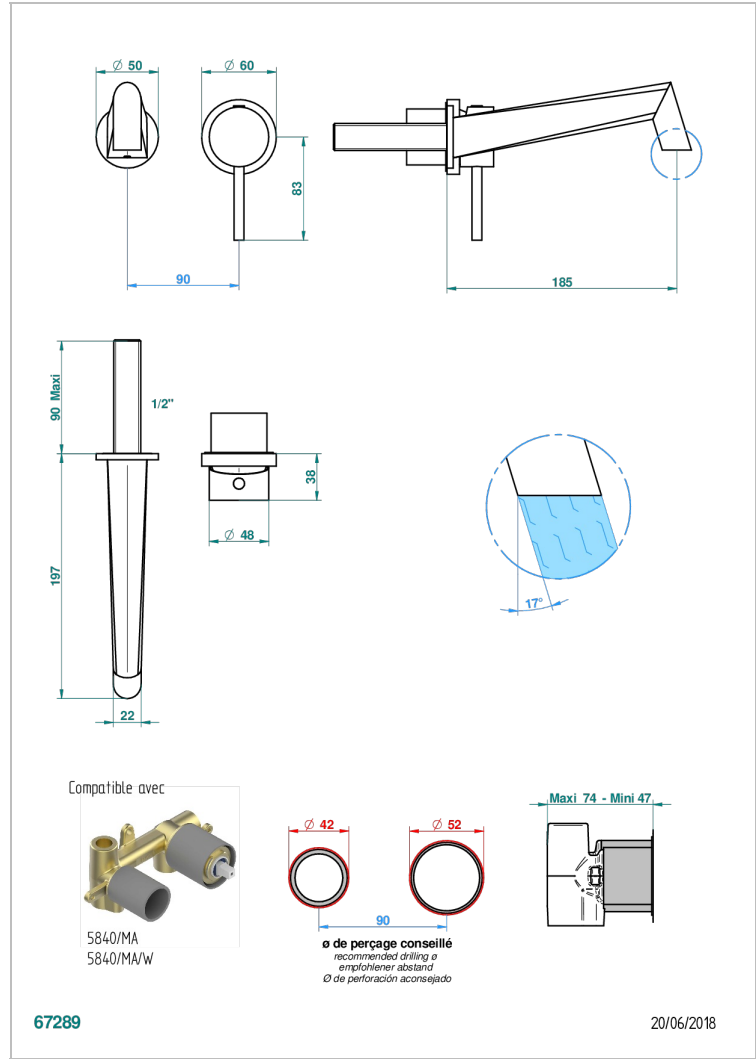

MONTAIGNE VENUS WHITE MARBLE

G3V-6541B

Trim only for Built-in basin mixer with spout (two x 1/2" inlets and one 1/2" outlet), without waste

CHARACTERISTIC

- Montaigne Venus white marble
- Trim only for Built-in basin mixer with spout (two x 1/2" inlets and one 1/2" outlet), without waste

TECHNICAL SPECS

- Recommandé : 3 bars (max. 5 bars) - Advised : 43,5 psi (max. 72 psi)
- 8,3 l/min à 3 bars (2.2 gpm at 43.5 psi)

RELATED SKU'S

- Ref. G00-5840/MA Rough parts for concealed wall-mounted mixer with 1/2" outlet