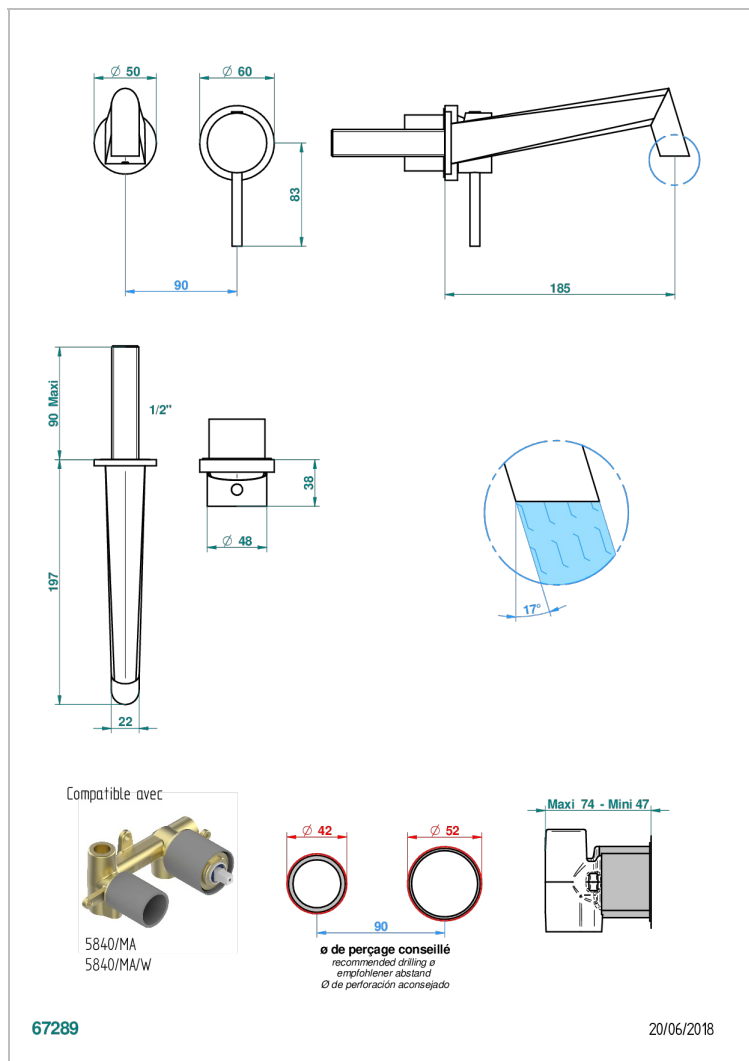

MONTAIGNE VENUS WHITE MARBLE

G3V-6541B

Trim only for Built-in basin mixer with spout (two x 1/2" inlets and one 1/2" outlet), without waste

特色

- Montaigne Venus white marble
- Trim only for Built-in basin mixer with spout (two x 1/2" inlets and one 1/2" outlet), without waste

技术特征

- Recommandé : 3 bars (max. 5 bars) - Advised : 43,5 psi (max. 72 psi)
- 8,3 l/min à 3 bars (2.2 gpm at 43.5 psi)

相关的SKU

- Ref. G00-5840/MA 卫浴套装, 含: 入墙式弯管出水管, 1米25强化软管, 触控式花洒和托勾, 美国标准

可选饰面

Black ceram - D30
Blush PVD - H62
Graphite PVD - H64
Matt Umber PVD - H67
Matt blush PVD - H60
Matt graphite PVD - H65