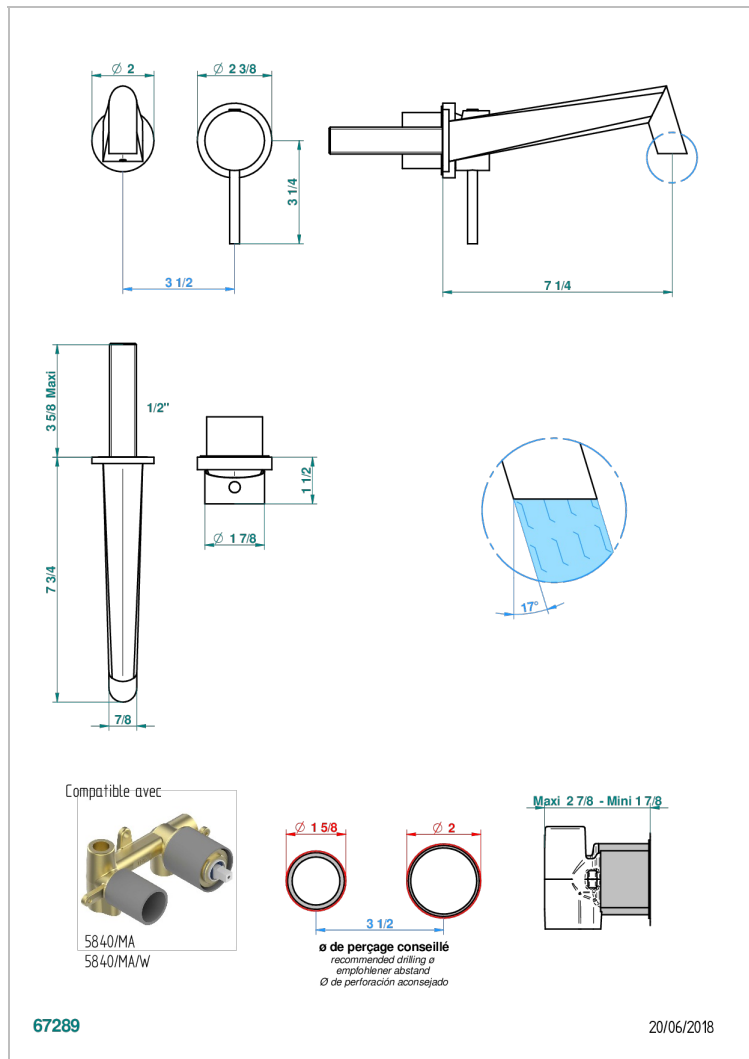

MONTAIGNE VENUS WHITE MARBLE

G3V-6541B

Trim only for Built-in basin mixer with spout (two x 1/2" inlets and one 1/2" outlet), without waste

CARACTERÍSTICAS

- Montaigne Venus white marble
- Trim only for Built-in basin mixer with spout (two x 1/2" inlets and one 1/2" outlet), without waste

ESPECIFICACIONES TÉCNICAS

- Recommandé : 3 bars (max. 5 bars) - Advised : 43,5 psi (max. 72 psi)
- 8,3 l/min à 3 bars (2.2 gpm at 43.5 psi)

PRODUCTOS RELACIONADOS

- Ref. G00-5840/MA Parte empotrada para mezclador mural con salida hembra $\frac{1}{2}$