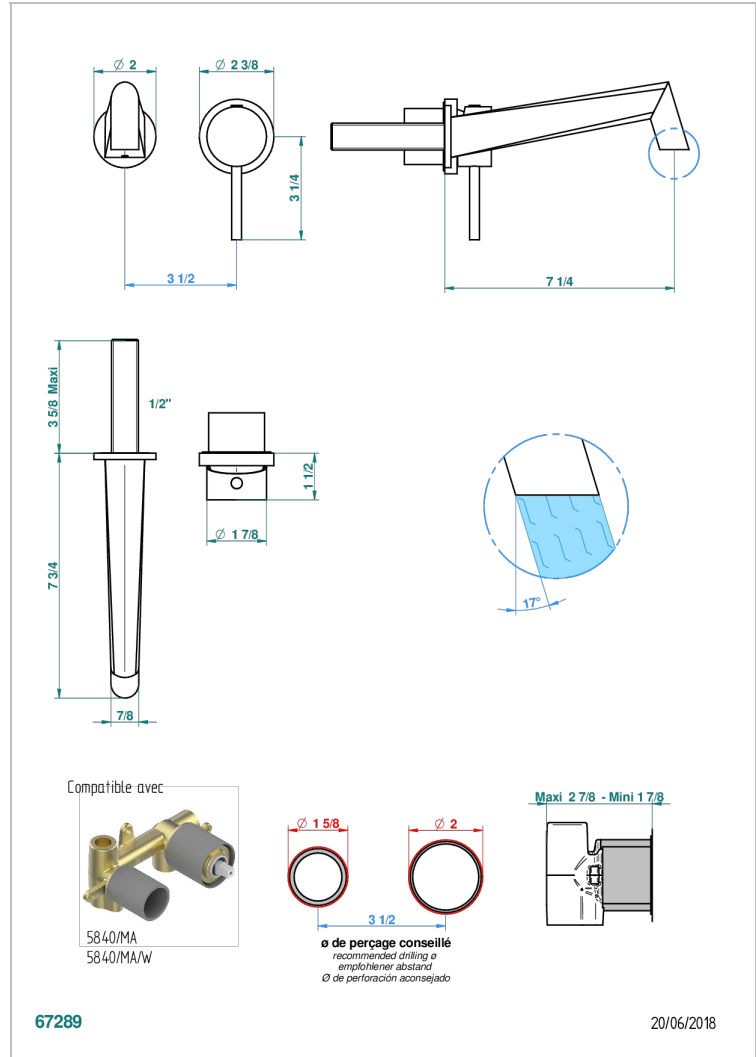

MONTAIGNE VENUS WHITE MARBLE

G3V-6541B

Trim only for Built-in basin mixer with spout (two x 1/2" inlets and one 1/2" outlet), without waste

特色

- Montaigne Venus white marble
- Trim only for Built-in basin mixer with spout (two x 1/2" inlets and one 1/2" outlet), without waste

技术特征

- Recommandé : 3 bars (max. 5 bars) - Advised : 43,5 psi (max. 72 psi)
- 8,3 l/min à 3 bars (2.2 gpm at 43.5 psi)

相关的SKU

- Ref. G00-5840/MA 卫浴套装，含：入墙式弯管出水管，1米25强化软管，触控式花洒和托勾，美国标准

可选饰面

Black ceram - D30
Blush PVD - H62
Graphite PVD - H64
Matt Umber PVD - H67
Matt blush PVD - H60
Matt graphite PVD - H65