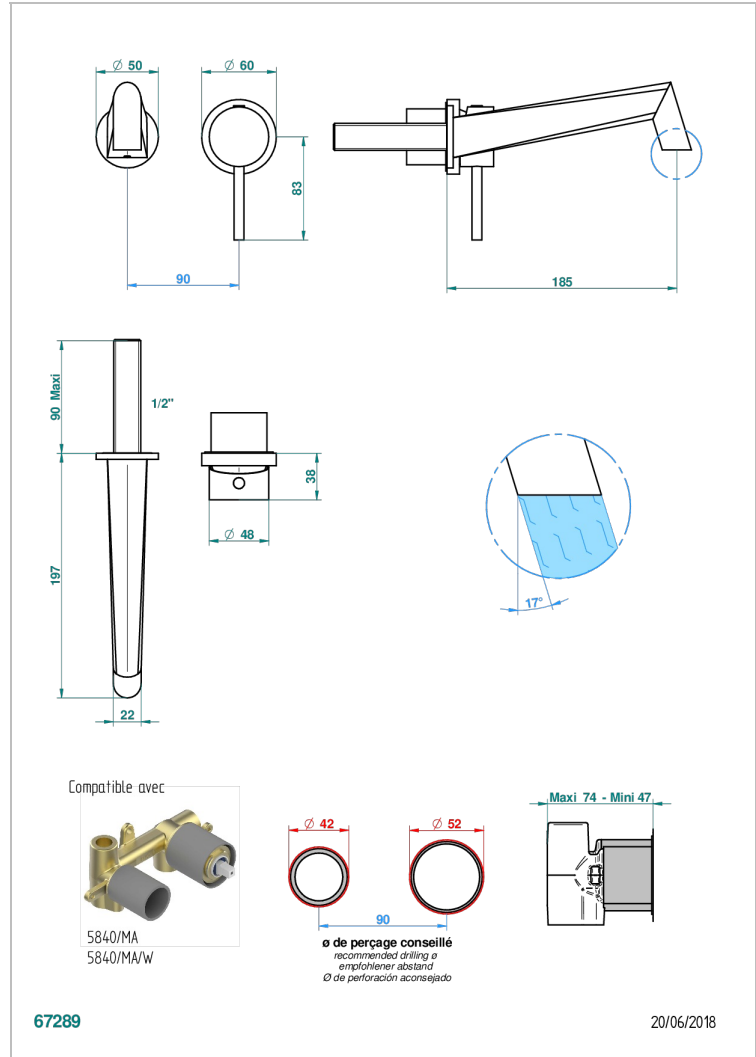

MONTAIGNE LEONARDO GREY MARBLE WITH LEVER HANDLES

G3U-6541B

Trim only for Built-in basin mixer with spout (two x 1/2" inlets and one 1/2" outlet), without waste

CHARACTERISTIC

- Montaigne Leonardo Grey marble with lever handles
- Trim only for Built-in basin mixer with spout (two x 1/2" inlets and one 1/2" outlet), without waste

TECHNICAL SPECS

- Recommandé : 3 bars (max. 5 bars) - Advised : 43,5 psi (max. 72 psi)
- 8,3 l/min à 3 bars (2.2 gpm at 43.5 psi)

RELATED SKU'S

- Ref. G00-5840/MAUS Rough parts for concealed wall-mounted mixer with 1/2" outlet