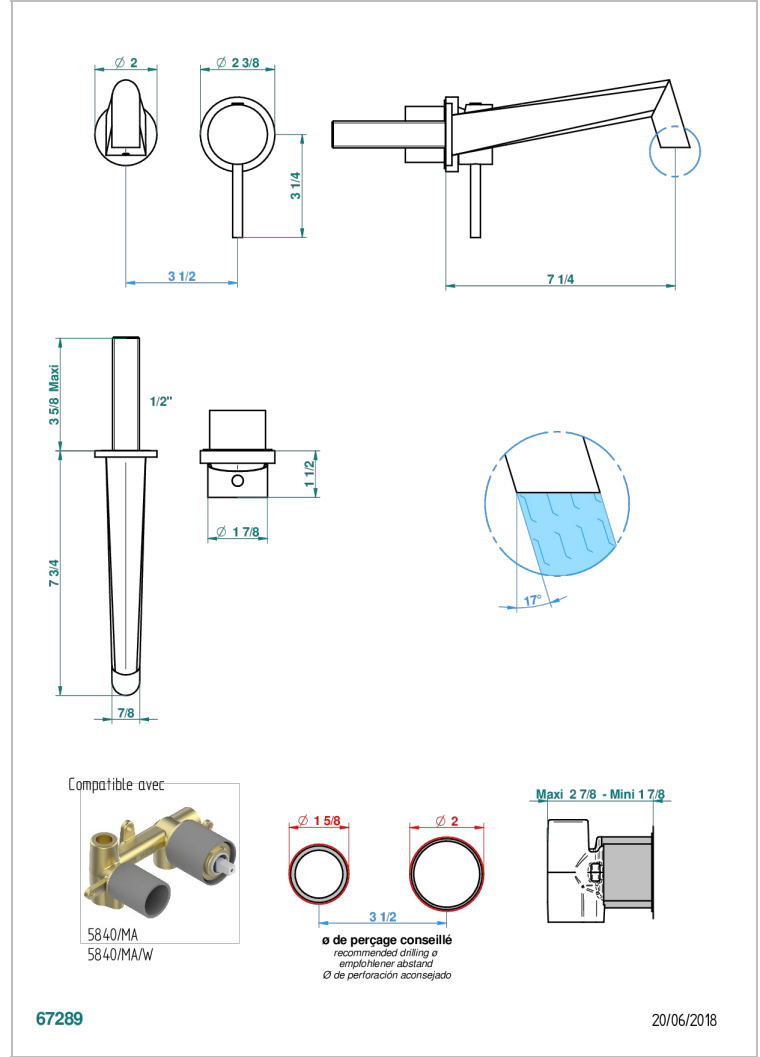

MONTAIGNE LEONARDO GREY MARBLE WITH LEVER HANDLES

THG[®]
PARIS

G3U-6541B

Trim only for Built-in basin mixer with spout (two x 1/2" inlets and one 1/2" outlet), without waste

CARACTERÍSTICAS

- Montaigne Leonardo Grey marble with lever handles
- Trim only for Built-in basin mixer with spout (two x 1/2" inlets and one 1/2" outlet), without waste

ESPECIFICACIONES TÉCNICAS

- Recommandé : 3 bars (max. 5 bars) - Advised : 43,5 psi (max. 72 psi)
- 8,3 l/min à 3 bars (2.2 gpm at 43.5 psi)

PRODUCTOS RELACIONADOS

- Ref. G00-5840/MAUS Rough parts for concealed wall-mounted mixer with 1/2" outlet