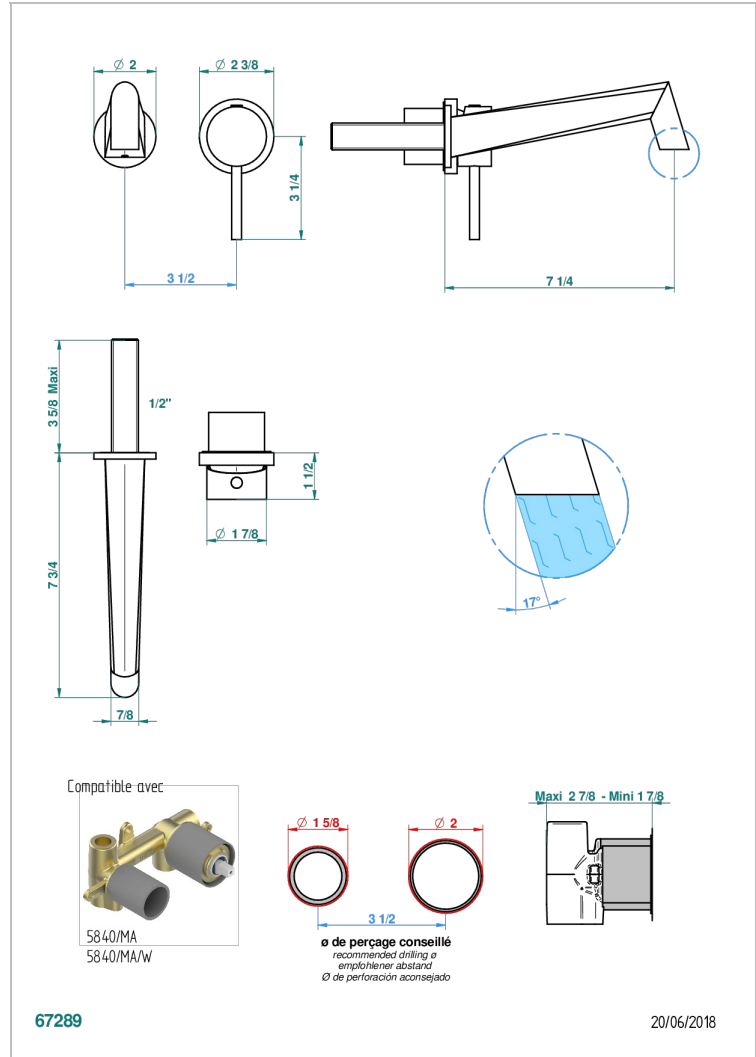

MONTAIGNE LEONARDO GREY MARBLE WITH LEVER HANDLES

G3U-6541B

Trim only for Built-in basin mixer with spout (two x 1/2" inlets and one 1/2" outlet), without waste

CHARACTERISTIC

- Montaigne Leonardo Grey marble with lever handles
- Trim only for Built-in basin mixer with spout (two x 1/2" inlets and one 1/2" outlet), without waste

TECHNICAL SPECS

- Recommandé : 3 bars (max. 5 bars) - Advised : 43,5 psi (max. 72 psi)
- 8,3 l/min à 3 bars (2.2 gpm at 43.5 psi)

RELATED SKU'S

- Ref. G00-5840/MAUS Rough parts for concealed wall-mounted mixer with 1/2" outlet