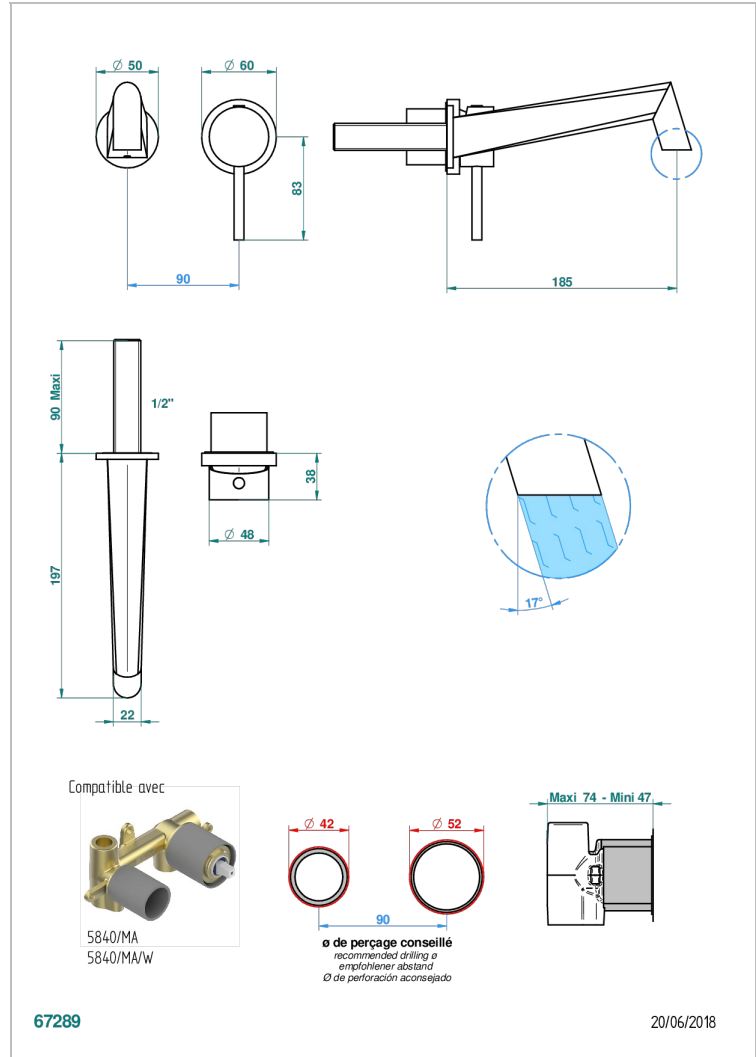

MONTAIGNE LEONARDO GREY MARBLE WITH LEVER HANDLES

G3U-6541B

Trim only for Built-in basin mixer with spout (two x 1/2" inlets and one 1/2" outlet), without waste

CHARACTERISTIC

- Montaigne Leonardo Grey marble with lever handles
- Trim only for Built-in basin mixer with spout (two x 1/2" inlets and one 1/2" outlet), without waste

TECHNICAL SPECS

- Recommandé : 3 bars (max. 5 bars) - Advised : 43,5 psi (max. 72 psi)
- 8,3 l/min à 3 bars (2.2 gpm at 43.5 psi)

RELATED SKU'S

- Ref. G00-5840/MA/W Rough parts for concealed wall-mounted mixer with 1/2" outlet, for WC douche - WRAS approved