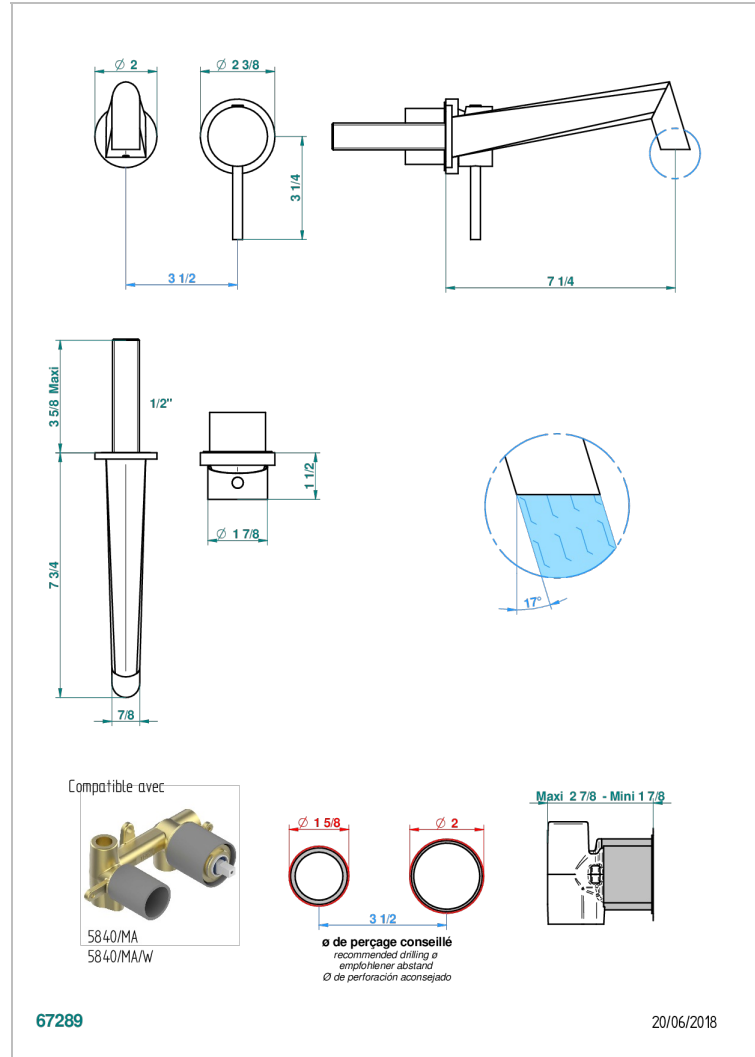

# MONTAIGNE LEONARDO GREY MARBLE WITH LEVER HANDLES

G3U-6541B

Trim only for Built-in basin mixer with spout (two x 1/2" inlets and one 1/2" outlet), without waste

## CHARACTERISTIC

- Montaigne Leonardo Grey marble with lever handles
- Trim only for Built-in basin mixer with spout (two x 1/2" inlets and one 1/2" outlet), without waste

## RELATED SKU'S

- Ref. G00-5840/MA/W Rough parts for concealed wall-mounted mixer with 1/2" outlet, for WC douche - WRAS approved