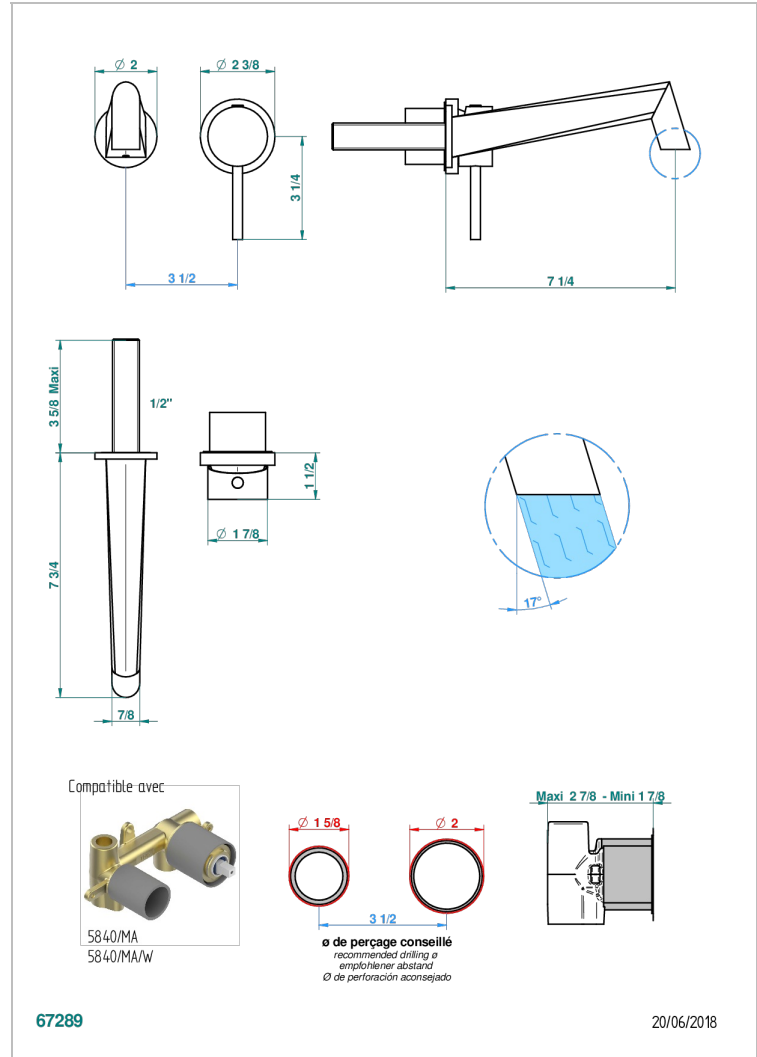

# MONTAIGNE LEONARDO GREY MARBLE WITH LEVER HANDLES

G3U-6541B

Trim only for Built-in basin mixer with spout (two x 1/2" inlets and one 1/2" outlet), without waste

## CARACTERÍSTICAS

- Montaigne Leonardo Grey marble with lever handles
- Trim only for Built-in basin mixer with spout (two x 1/2" inlets and one 1/2" outlet), without waste

## PRODUCTOS RELACIONADOS

- Ref. G00-5840/MA Parte empotrada para mezclador mural con salida hembra 1/2