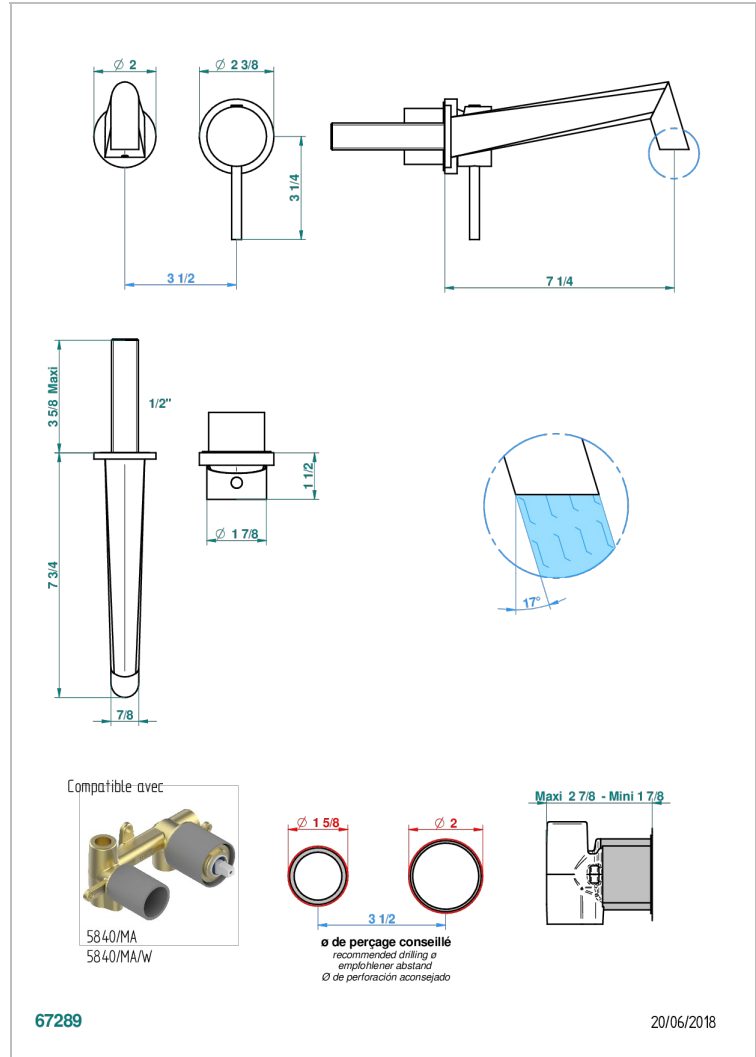

MONTAIGNE LEONARDO GREY MARBLE WITH LEVER HANDLES

G3U-6541B

Trim only for Built-in basin mixer with spout (two x 1/2" inlets and one 1/2" outlet), without waste

CHARACTERISTIC

- Montaigne Leonardo Grey marble with lever handles
- Trim only for Built-in basin mixer with spout (two x 1/2" inlets and one 1/2" outlet), without waste

TECHNICAL SPECS

- Recommandé : 3 bars (max. 5 bars) - Advised : 43,5 psi (max. 72 psi)
- 8,3 l/min à 3 bars (2.2 gpm at 43.5 psi)

RELATED SKU'S

- Ref. G00-5840/MA Rough parts for concealed wall-mounted mixer with 1/2" outlet