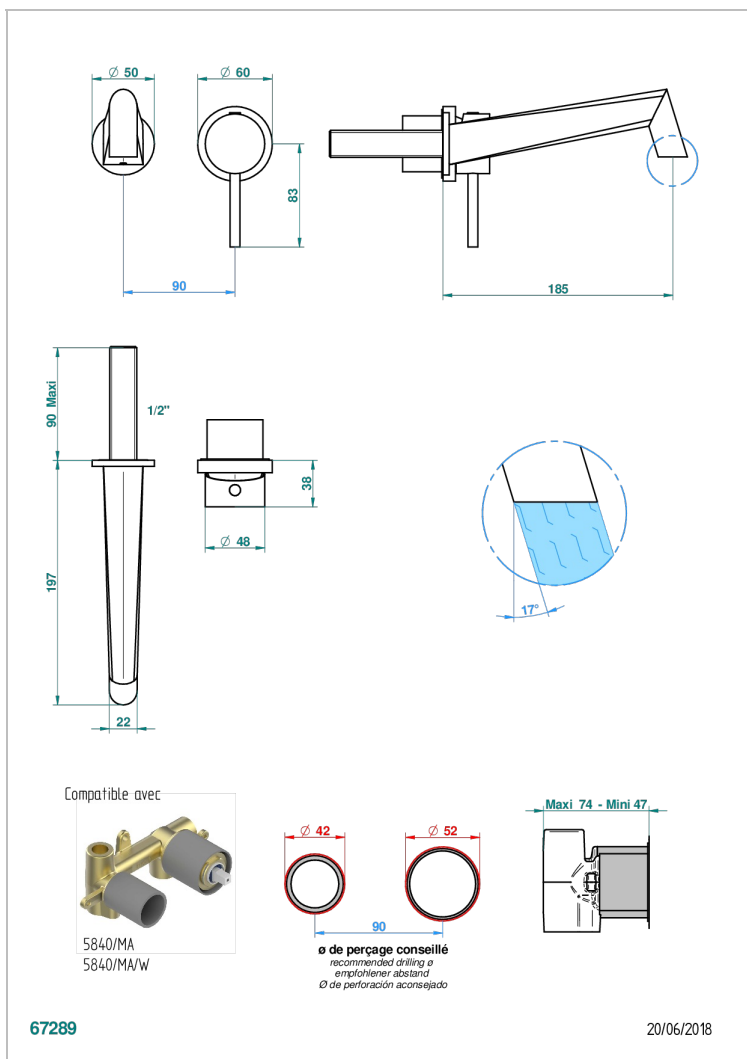

MONTAIGNE LEONARDO GREY MARBLE WITH LEVER HANDLES

G3U-6541B

Trim only for Built-in basin mixer with spout (two x 1/2" inlets and one 1/2" outlet), without waste

CARACTERÍSTICAS

- Montaigne Leonardo Grey marble with lever handles
- Trim only for Built-in basin mixer with spout (two x 1/2" inlets and one 1/2" outlet), without waste

ESPECIFICACIONES TÉCNICAS

- Reconnaté : 3 bars (max. 5 bars) - Advised : 43,5 psi (max. 72 psi)
- 8,3 l/min à 3 bars (2.2 gpm at 43.5 psi)

PRODUCTOS RELACIONADOS

- Ref. G00-5840/MA Parte empotrada para mezclador mural con salida hembra 1/2