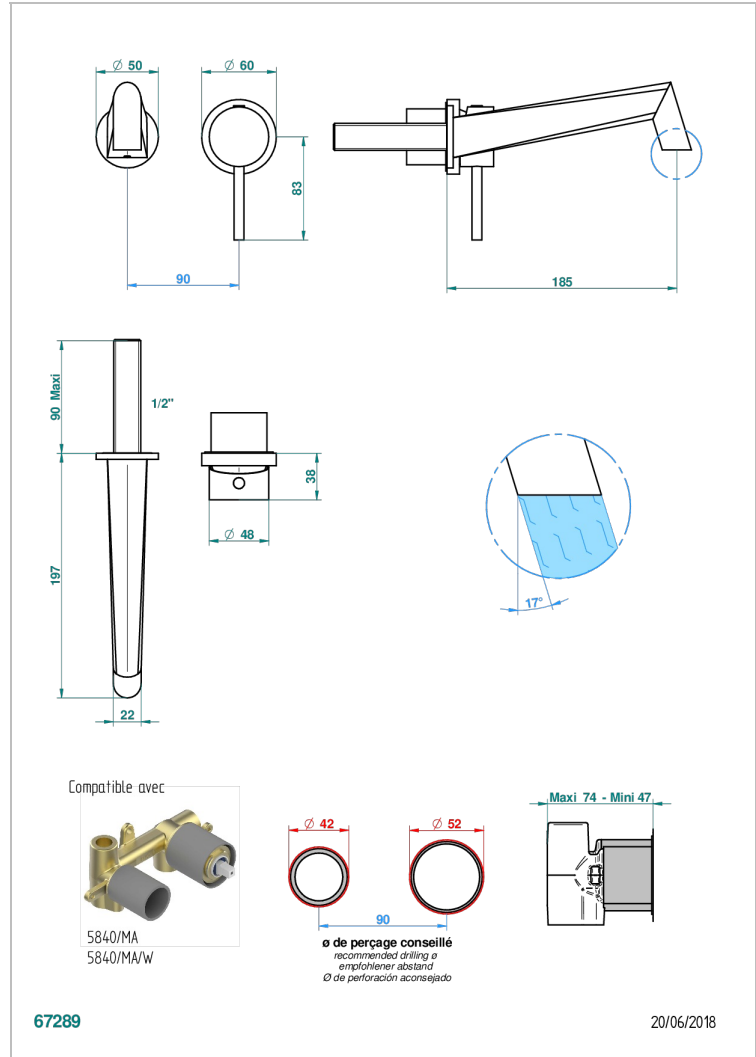

# MONTAIGNE LEONARDO GREY MARBLE WITH LEVER HANDLES

G3U-6541B

Trim only for Built-in basin mixer with spout (two x 1/2" inlets and one 1/2" outlet), without waste

## CHARACTERISTIC

- Montaigne Leonardo Grey marble with lever handles
- Trim only for Built-in basin mixer with spout (two x 1/2" inlets and one 1/2" outlet), without waste

## RELATED SKU'S

- Ref. G00-5840/MA Rough parts for concealed wall-mounted mixer with 1/2" outlet