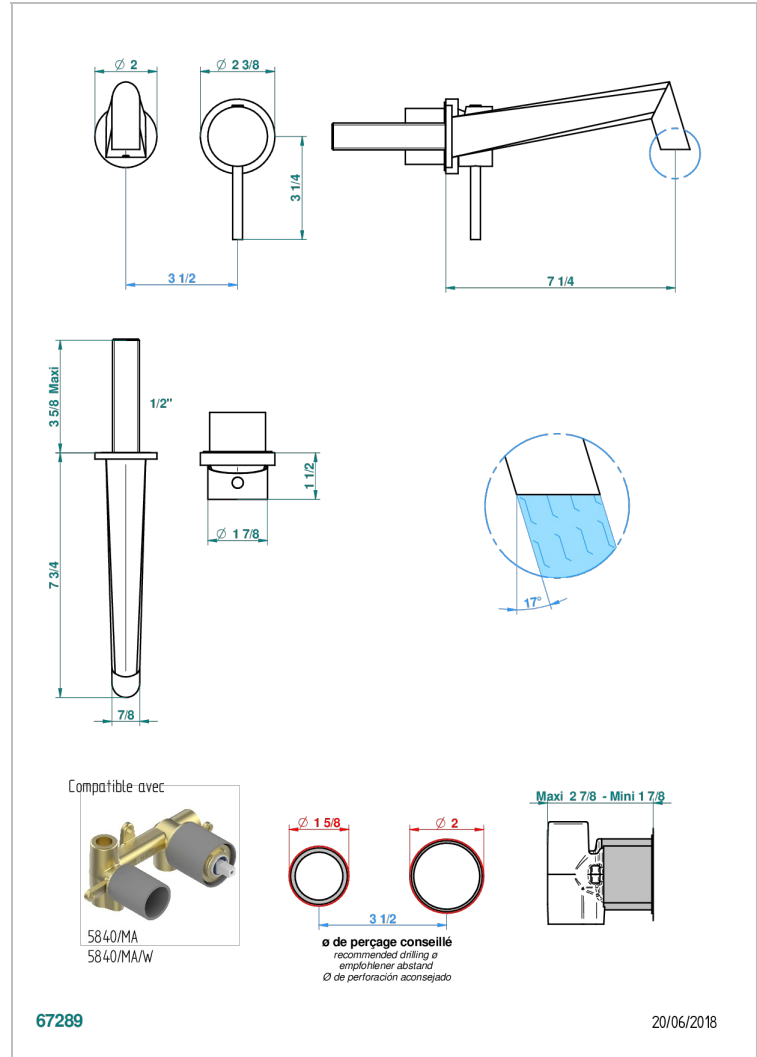

MONTAIGNE LEONARDO GREY MARBLE WITH LEVER HANDLES

G3U-6541B

Trim only for Built-in basin mixer with spout (two x 1/2" inlets and one 1/2" outlet), without waste

CARACTERÍSTICAS

- Montaigne Leonardo Grey marble with lever handles
- Trim only for Built-in basin mixer with spout (two x 1/2" inlets and one 1/2" outlet), without waste

ESPECIFICACIONES TÉCNICAS

- Recommandé : 3 bars (max. 5 bars) - Advised : 43,5 psi (max. 72 psi)
- 8,3 l/min à 3 bars (2.2 gpm at 43.5 psi)

PRODUCTOS RELACIONADOS

- Ref. G00-5840/MA Parte empotrada para mezclador mural con salida hembra 1/2