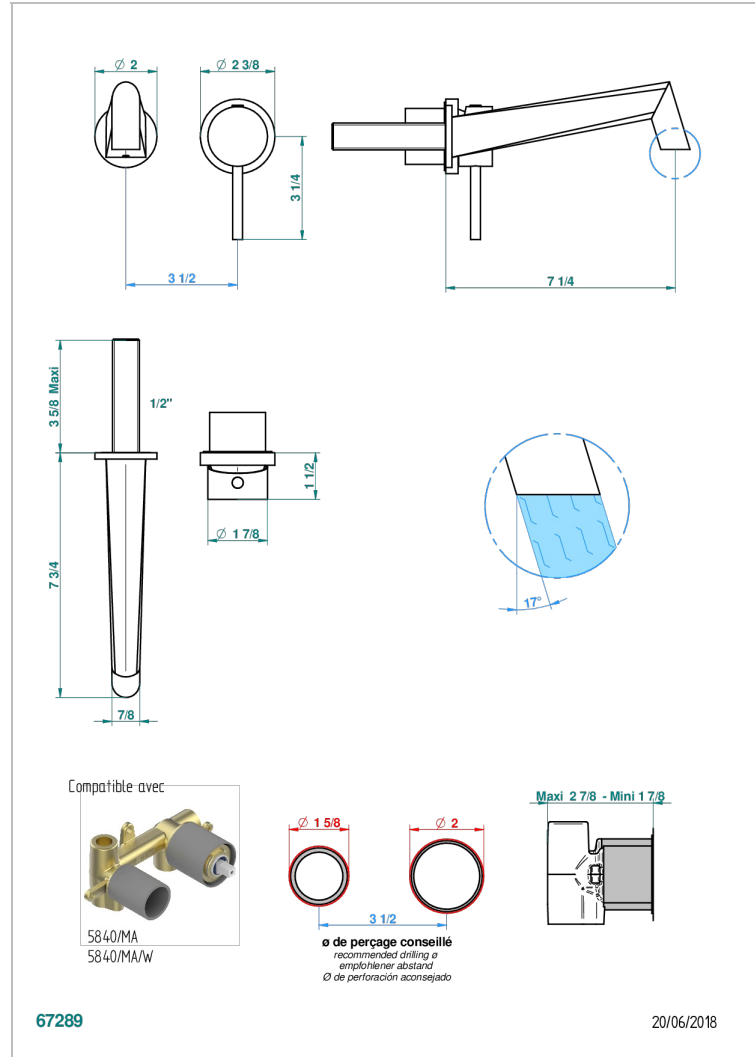

MONTAIGNE LEONARDO GREY MARBLE WITH LEVER HANDLES

G3U-6541B

Trim only for Built-in basin mixer with spout (two x 1/2" inlets and one 1/2" outlet), without waste

CHARACTERISTIC

- Montaigne Leonardo Grey marble with lever handles
- Trim only for Built-in basin mixer with spout (two x 1/2" inlets and one 1/2" outlet), without waste

TECHNICAL SPECS

- Recommandé : 3 bars (max. 5 bars) - Advised : 43,5 psi (max. 72 psi)
- 8,3 l/min à 3 bars (2.2 gpm at 43.5 psi)

RELATED SKU'S

- Ref. G00-5840/MA Rough parts for concealed wall-mounted mixer with 1/2" outlet