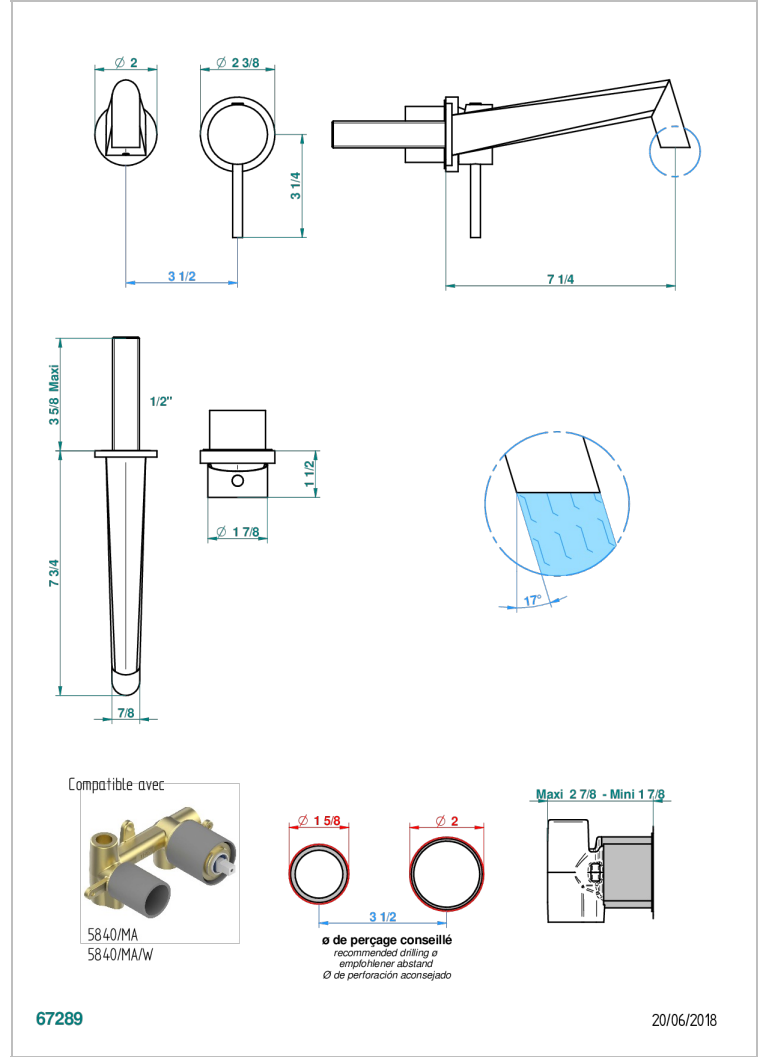

MONTAIGNE LEONARDO GREY MARBLE WITH LEVER HANDLES

THG[®]
PARIS

G3U-6541B

Trim only for Built-in basin mixer with spout (two x 1/2" inlets and one 1/2" outlet), without waste

特色

- Montaigne Leonardo Grey marble with lever handles
- Trim only for Built-in basin mixer with spout (two x 1/2" inlets and one 1/2" outlet), without waste

技术特征

- Recommandé : 3 bars (max. 5 bars) - Advised : 43,5 psi (max. 72 psi)
- 8,3 l/min à 3 bars (2.2 gpm at 43.5 psi)

相关的SKU

- Ref. G00-5840/MA 卫浴套装, 含: 入墙式弯管出水管, 1米25强化软管, 触控式花洒和托勾, 美国标准

可选饰面

Black ceram - D30
Blush PVD - H62
Graphite PVD - H64
Matt Umber PVD - H67
Matt blush PVD - H60
Matt graphite PVD - H65