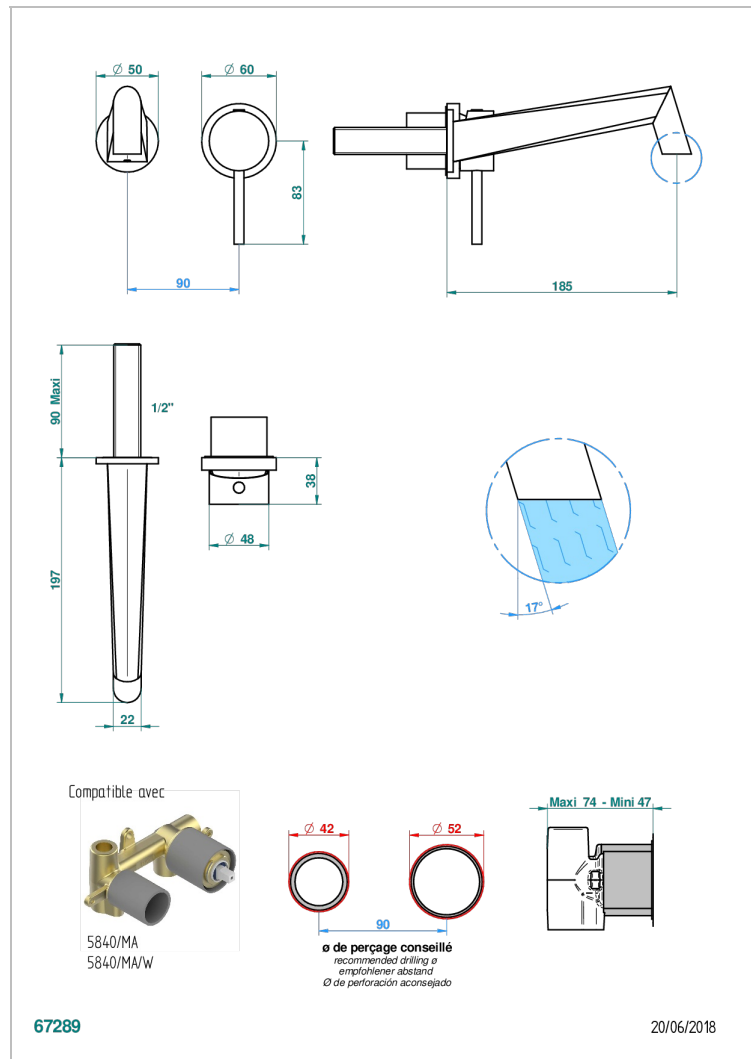

MONTAIGNE LEONARDO GREY MARBLE

G3T-6541B

Trim only for Built-in basin mixer with spout (two x 1/2" inlets and one 1/2" outlet), without waste

CHARACTERISTIC

- Montaigne Leonardo Grey marble
- Trim only for Built-in basin mixer with spout (two x 1/2" inlets and one 1/2" outlet), without waste

TECHNICAL SPECS

- Recommandé : 3 bars (max. 5 bars) - Advised : 43,5 psi (max. 72 psi)
- 8,3 l/min à 3 bars (2.2 gpm at 43.5 psi)

RELATED SKU'S

- Ref. G00-5840/MA/W Rough parts for concealed wall-mounted mixer with 1/2" outlet, for WC douche - WRAS approved