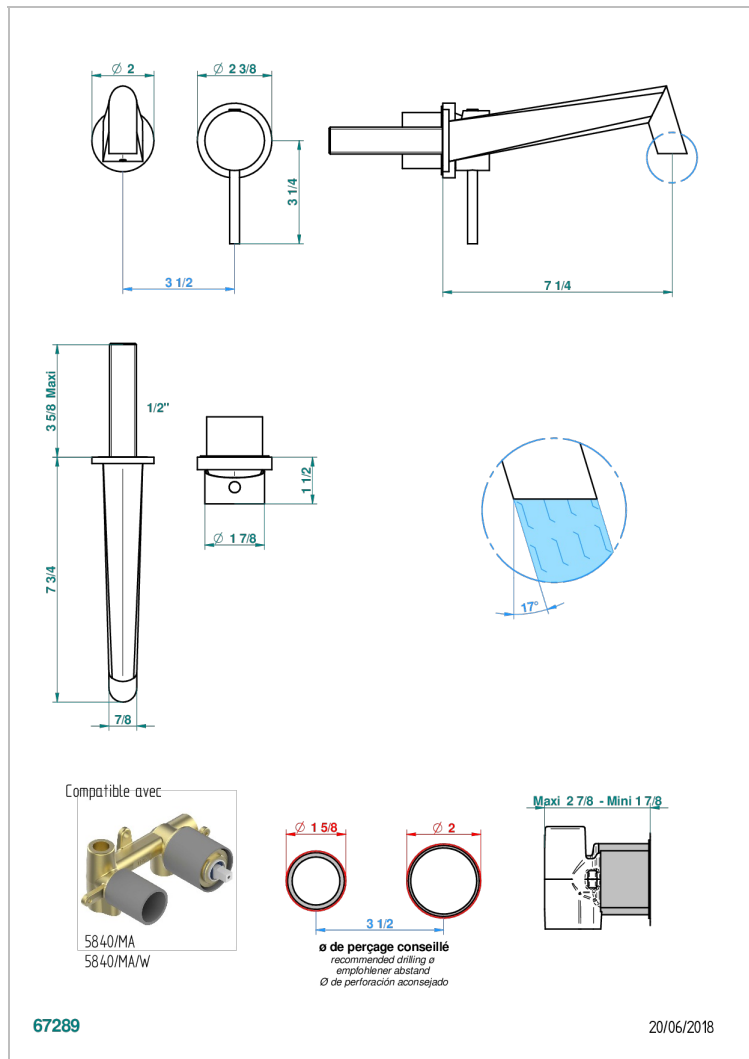

MONTAIGNE LEONARDO GREY MARBLE

G3T-6541B

Trim only for Built-in basin mixer with spout (two x 1/2" inlets and one 1/2" outlet), without waste

CHARACTERISTIC

- Montaigne Leonardo Grey marble
- Trim only for Built-in basin mixer with spout (two x 1/2" inlets and one 1/2" outlet), without waste

TECHNICAL SPECS

- Recommandé : 3 bars (max. 5 bars) - Advised : 43,5 psi (max. 72 psi)
- 8,3 l/min à 3 bars (2.2 gpm at 43.5 psi)

RELATED SKU'S

- Ref. G00-5840/MA/W Rough parts for concealed wall-mounted mixer with 1/2" outlet, for WC douche - WRAS approved