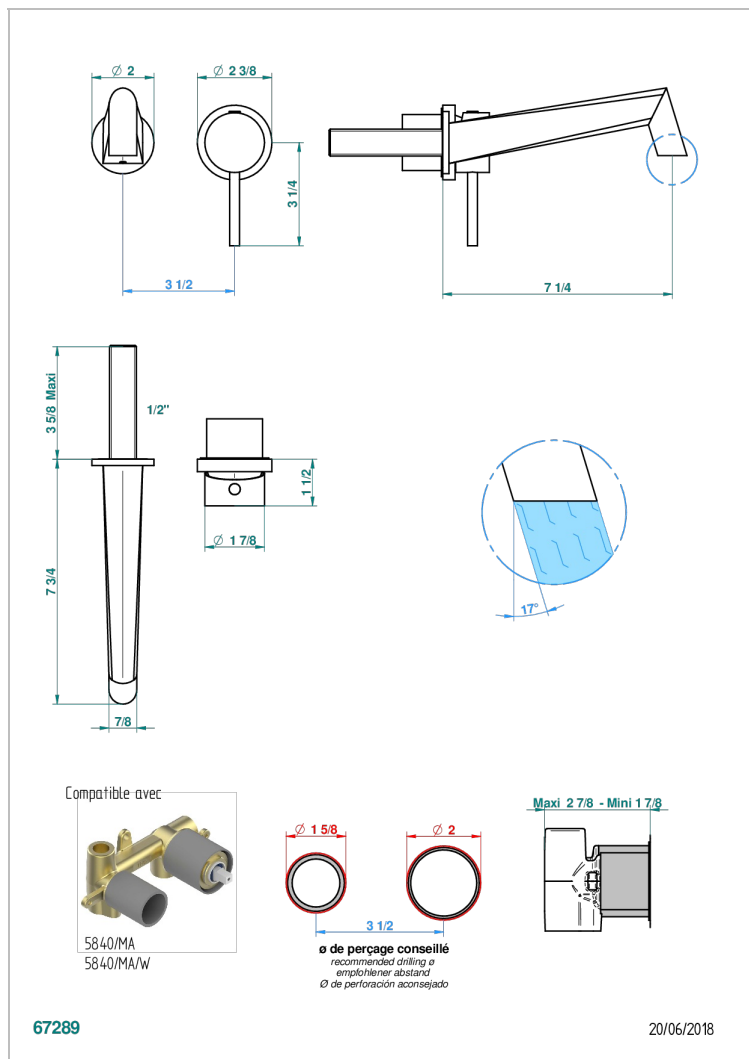

MONTAIGNE LEONARDO GREY MARBLE

G3T-6541B

Trim only for Built-in basin mixer with spout (two x 1/2" inlets and one 1/2" outlet), without waste

CARACTERÍSTICAS

- Montaigne Leonardo Grey marble
- Trim only for Built-in basin mixer with spout (two x 1/2" inlets and one 1/2" outlet), without waste

ESPECIFICACIONES TÉCNICAS

- Recommandé : 3 bars (max. 5 bars) - Advised : 43,5 psi (max. 72 psi)
- 8,3 l/min à 3 bars (2.2 gpm at 43.5 psi)

PRODUCTOS RELACIONADOS

- Ref. G00-5840/MA Parte empotrada para mezclador mural con salida hembra 1/2"