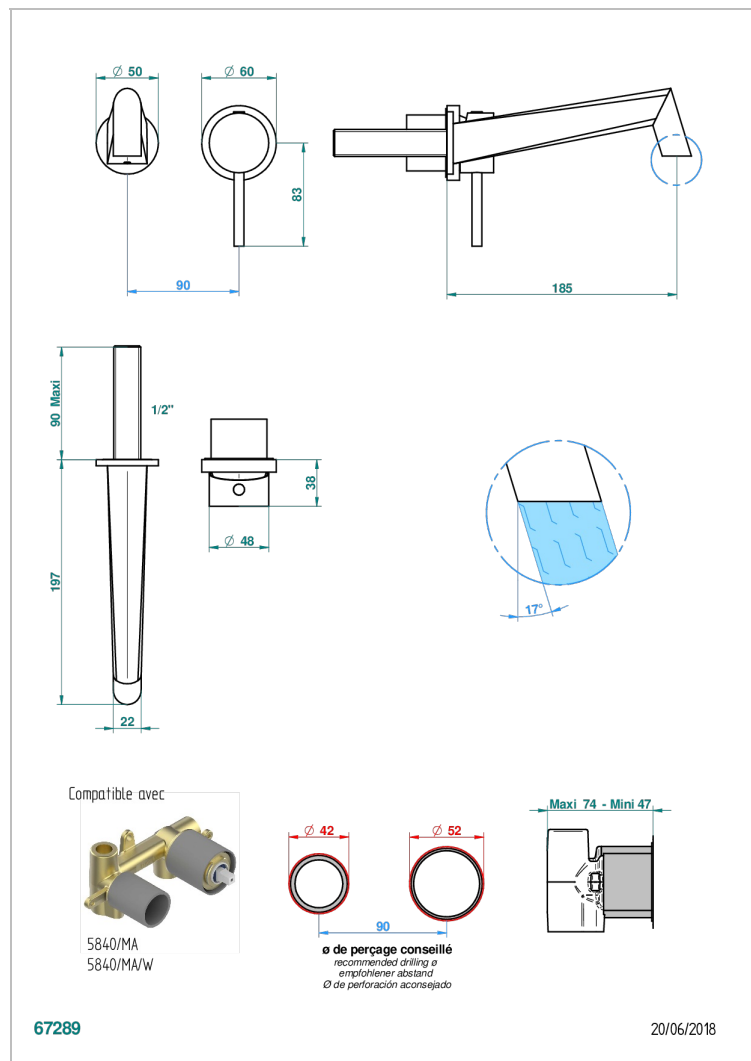

# MONTAIGNE LEONARDO GREY MARBLE

G3T-6541B

Trim only for Built-in basin mixer with spout (two x 1/2" inlets and one 1/2" outlet), without waste

## CARACTERÍSTICAS

- Montaigne Leonardo Grey marble
- Trim only for Built-in basin mixer with spout (two x 1/2" inlets and one 1/2" outlet), without waste

## PRODUCTOS RELACIONADOS

- Ref. G00-5840/MA Parte empotrada para mezclador mural con salida hembra 1/2