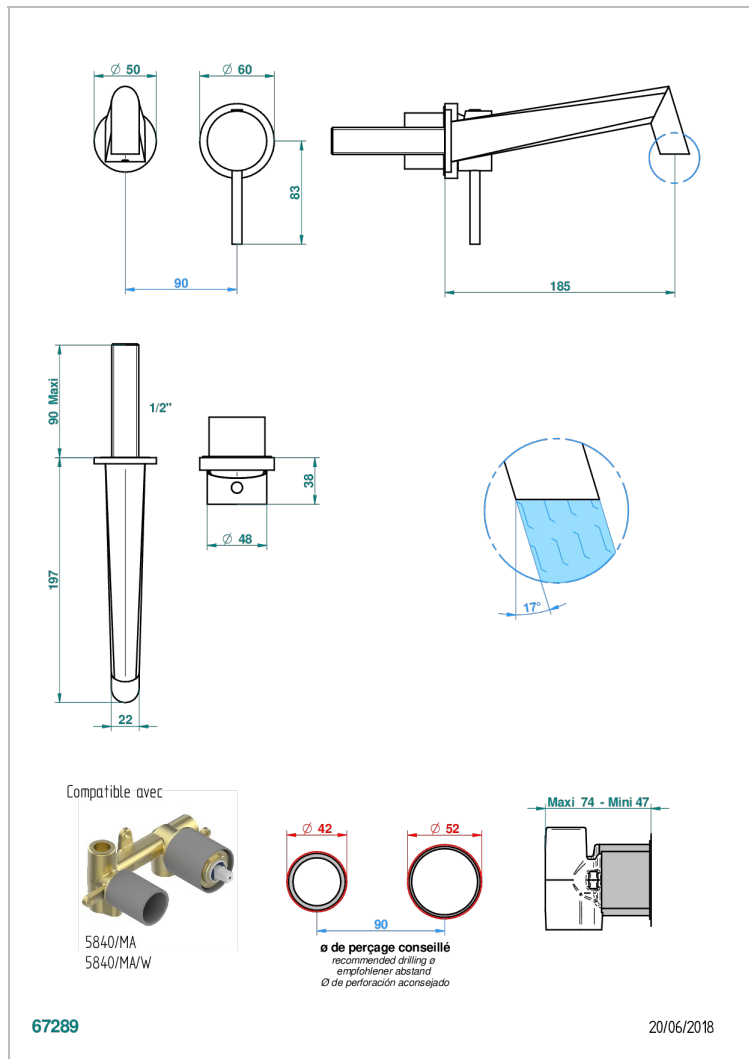

MONTAIGNE LEONARDO GREY MARBLE

G3T-6541B

Trim only for Built-in basin mixer with spout (two x 1/2" inlets and one 1/2" outlet), without waste

特色

- Montaigne Leonardo Grey marble
- Trim only for Built-in basin mixer with spout (two x 1/2" inlets and one 1/2" outlet), without waste

技术特征

- Recommandé : 3 bars (max. 5 bars) - Advised : 43,5 psi (max. 72 psi)
- 8,3 l/min à 3 bars (2.2 gpm at 43.5 psi)

相关的SKU

- Ref. G00-5840/MA 卫浴套装, 含: 入墙式弯管出水管, 1米25强化软管, 触控式花洒和托勾, 美国标准

可选饰面

Black ceram - D30
Blush PVD - H62
Graphite PVD - H64
Matt Umber PVD - H67
Matt blush PVD - H60
Matt graphite PVD - H65