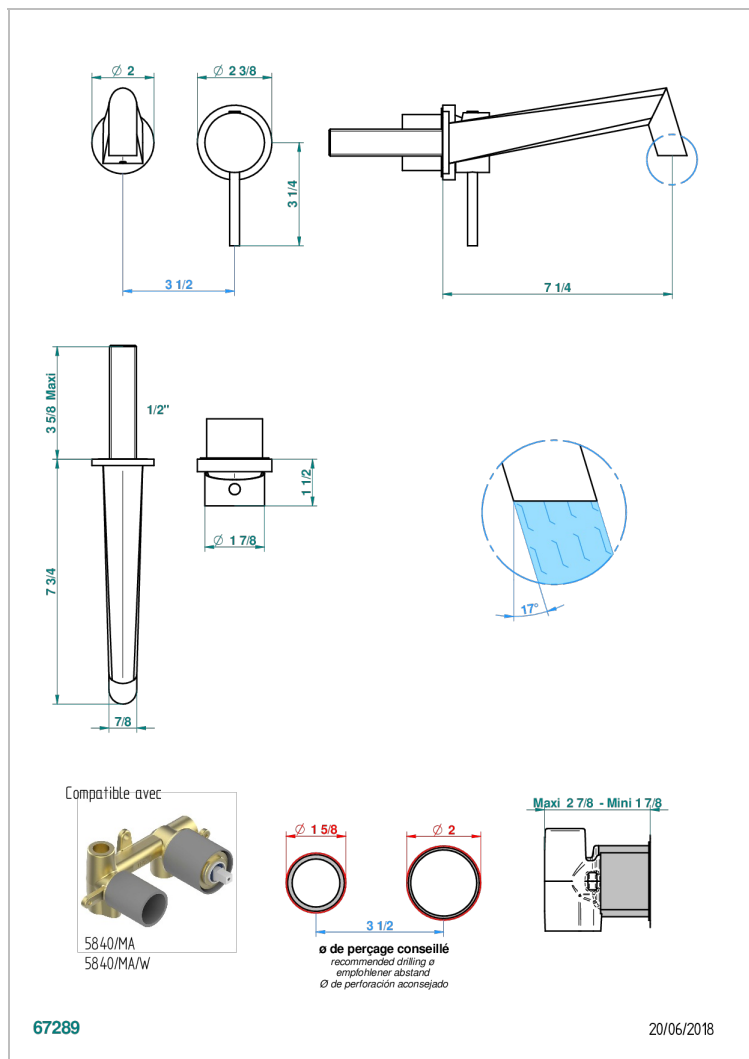

MONTAIGNE LEONARDO GREY MARBLE

G3T-6541B

Trim only for Built-in basin mixer with spout (two x 1/2" inlets and one 1/2" outlet), without waste

CARACTERÍSTICAS

- Montaigne Leonardo Grey marble
- Trim only for Built-in basin mixer with spout (two x 1/2" inlets and one 1/2" outlet), without waste

ESPECIFICACIONES TÉCNICAS

- Recommandé : 3 bars (max. 5 bars) - Advised : 43,5 psi (max. 72 psi)
- 8,3 l/min à 3 bars (2.2 gpm at 43.5 psi)

PRODUCTOS RELACIONADOS

- Ref. G00-5840/MA Parte empotrada para mezclador mural con salida hembra 1/2