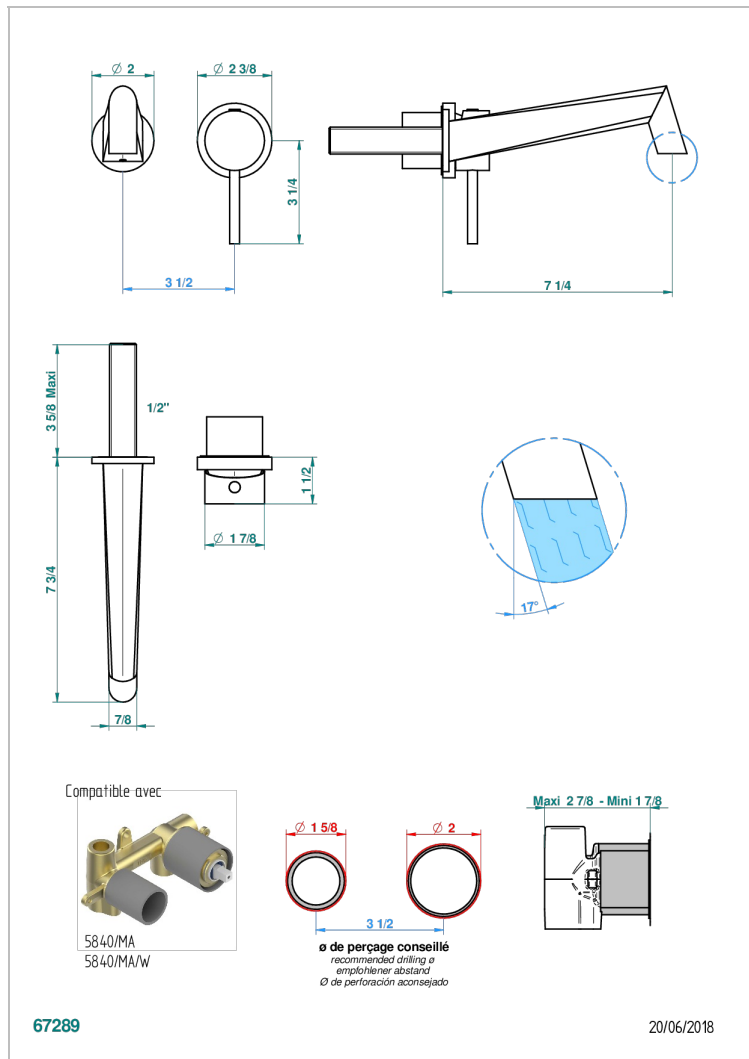

MONTAIGNE LEONARDO GREY MARBLE

G3T-6541B

Trim only for Built-in basin mixer with spout (two x 1/2" inlets and one 1/2" outlet), without waste

特色

- Montaigne Leonardo Grey marble
- Trim only for Built-in basin mixer with spout (two x 1/2" inlets and one 1/2" outlet), without waste

技术特征

- Recommandé : 3 bars (max. 5 bars) - Advised : 43,5 psi (max. 72 psi)
- 8,3 l/min à 3 bars (2.2 gpm at 43.5 psi)

相关的SKU

- Ref. G00-5840/MA 卫浴套装，含：入墙式弯管出水管，1米25强化软管，触控式花洒和托勾，美国标准

可选饰面

Black ceram - D30
Blush PVD - H62
Graphite PVD - H64
Matt Umber PVD - H67
Matt blush PVD - H60
Matt graphite PVD - H65