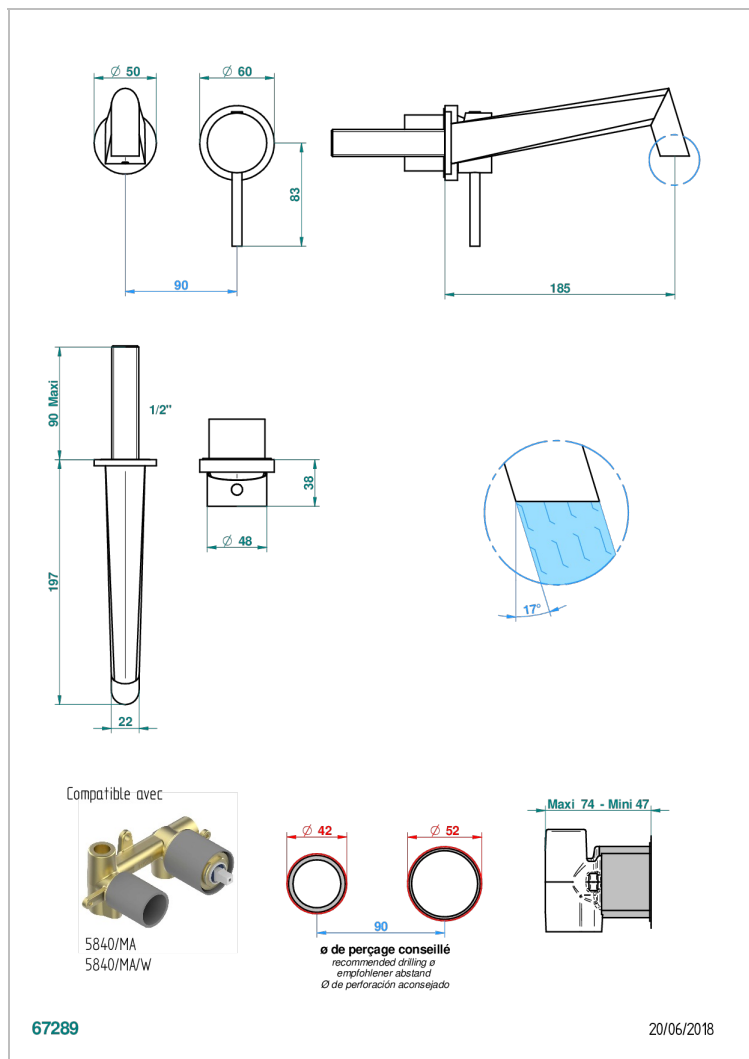

MONTAIGNE GRAND ANTIQUE MARBLE WITH LEVER

G3S-6541B

Trim only for Built-in basin mixer with spout (two x 1/2" inlets and one 1/2" outlet), without waste

CARACTERÍSTICAS

- Montaigne Grand Antique marble with lever
- Trim only for Built-in basin mixer with spout (two x 1/2" inlets and one 1/2" outlet), without waste

ESPECIFICACIONES TÉCNICAS

- Recommandé : 3 bars (max. 5 bars) - Advised : 43,5 psi (max. 72 psi)
- 8,3 l/min à 3 bars (2.2 gpm at 43.5 psi)

PRODUCTOS RELACIONADOS

- Ref. G00-5840/MAUS Rough parts for concealed wall-mounted mixer with 1/2" outlet