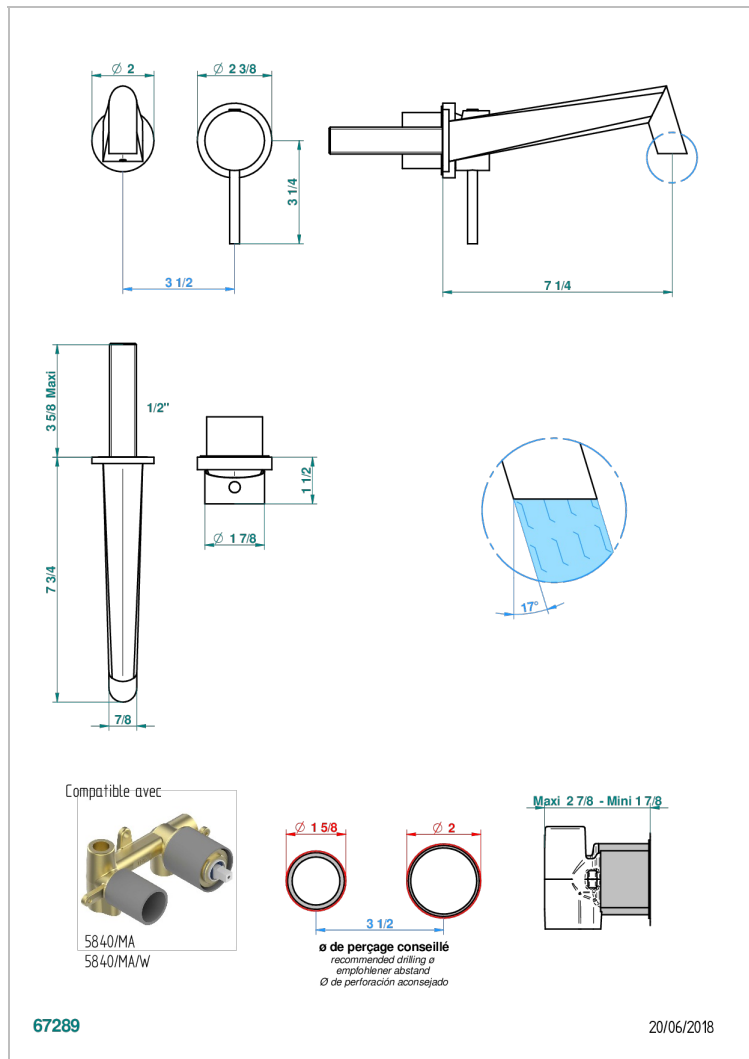

MONTAIGNE GRAND ANTIQUE MARBLE WITH LEVER

G3S-6541B

Trim only for Built-in basin mixer with spout (two x 1/2" inlets and one 1/2" outlet), without waste

CARACTERÍSTICAS

- Montaigne Grand Antique marble with lever
- Trim only for Built-in basin mixer with spout (two x 1/2" inlets and one 1/2" outlet), without waste

ESPECIFICACIONES TÉCNICAS

- Recommandé : 3 bars (max. 5 bars) - Advised : 43,5 psi (max. 72 psi)
- 8,3 l/min à 3 bars (2.2 gpm at 43.5 psi)

PRODUCTOS RELACIONADOS

- Ref. G00-5840/MAUS Rough parts for concealed wall-mounted mixer with 1/2" outlet