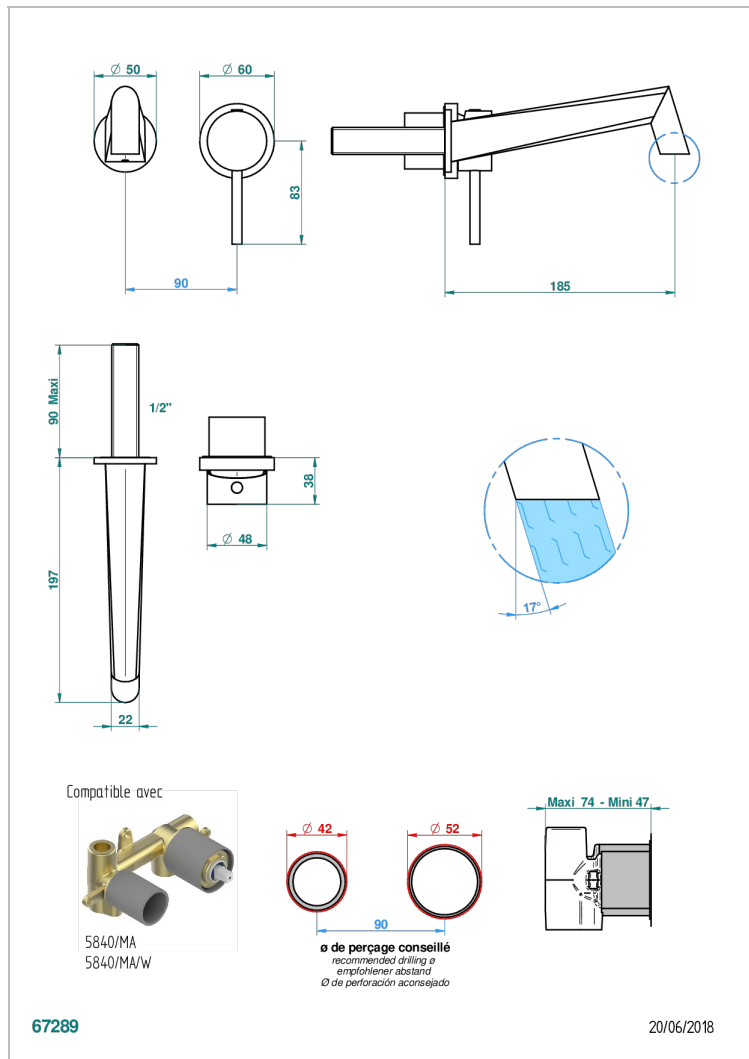

MONTAIGNE GRAND ANTIQUE MARBLE WITH LEVER

G3S-6541B

Trim only for Built-in basin mixer with spout (two x 1/2" inlets and one 1/2" outlet), without waste

CHARACTERISTIC

- Montaigne Grand Antique marble with lever
- Trim only for Built-in basin mixer with spout (two x 1/2" inlets and one 1/2" outlet), without waste

TECHNICAL SPECS

- Recommandé : 3 bars (max. 5 bars) - Advised : 43,5 psi (max. 72 psi)
- 8,3 l/min à 3 bars (2.2 gpm at 43.5 psi)

RELATED SKU'S

- Ref. G00-5840/MA/W Rough parts for concealed wall-mounted mixer with 1/2" outlet, for WC douche - WRAS approved