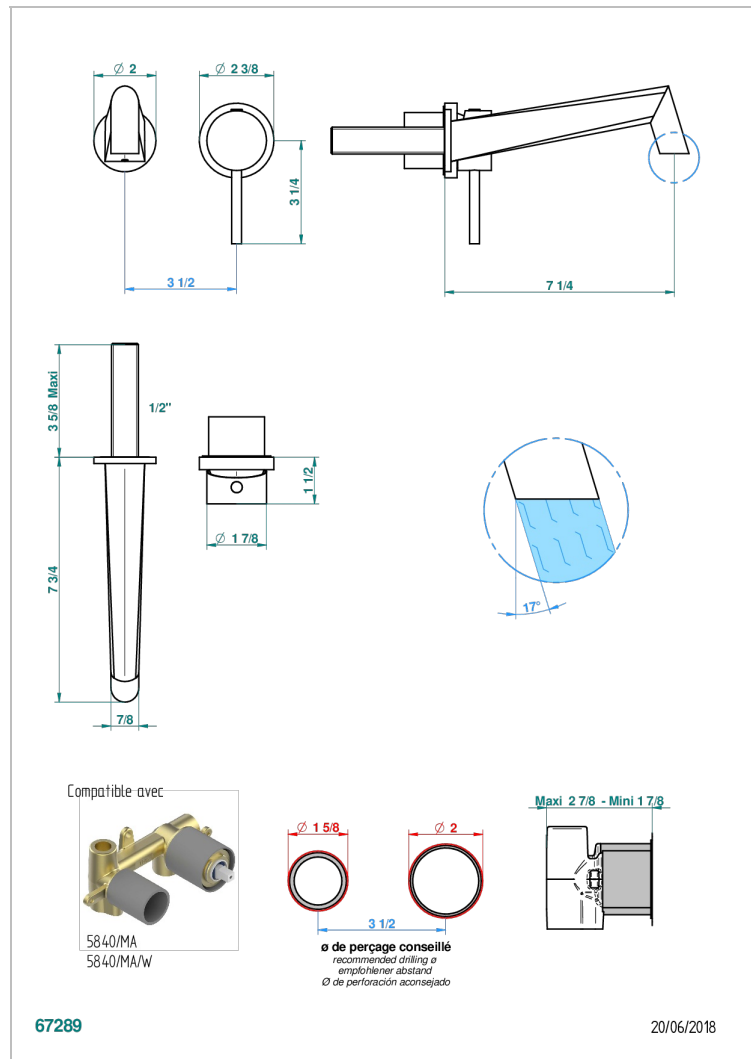

MONTAIGNE GRAND ANTIQUE MARBLE WITH LEVER

G3S-6541B

Trim only for Built-in basin mixer with spout (two x 1/2" inlets and one 1/2" outlet), without waste

CHARACTERISTIC

- Montaigne Grand Antique marble with lever
- Trim only for Built-in basin mixer with spout (two x 1/2" inlets and one 1/2" outlet), without waste

TECHNICAL SPECS

- Recommandé : 3 bars (max. 5 bars) - Advised : 43,5 psi (max. 72 psi)
- 8,3 l/min à 3 bars (2.2 gpm at 43.5 psi)

RELATED SKU'S

- Ref. G00-5840/MA/W Rough parts for concealed wall-mounted mixer with 1/2" outlet, for WC douche - WRAS approved