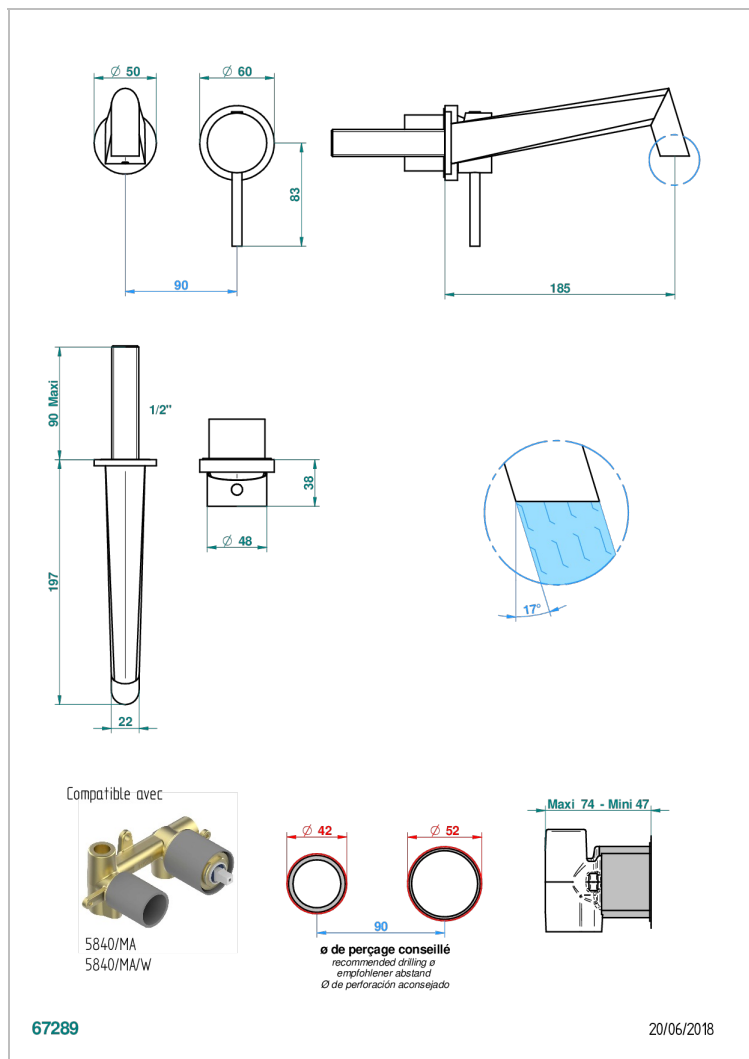

# MONTAIGNE GRAND ANTIQUE MARBLE WITH LEVER

G3S-6541B

Trim only for Built-in basin mixer with spout (two x 1/2" inlets and one 1/2" outlet), without waste

## CARACTERÍSTICAS

- Montaigne Grand Antique marble with lever
- Trim only for Built-in basin mixer with spout (two x 1/2" inlets and one 1/2" outlet), without waste

## PRODUCTOS RELACIONADOS

- Ref. G00-5840/MA Parte empotrada para mezclador mural con salida hembra 1/2