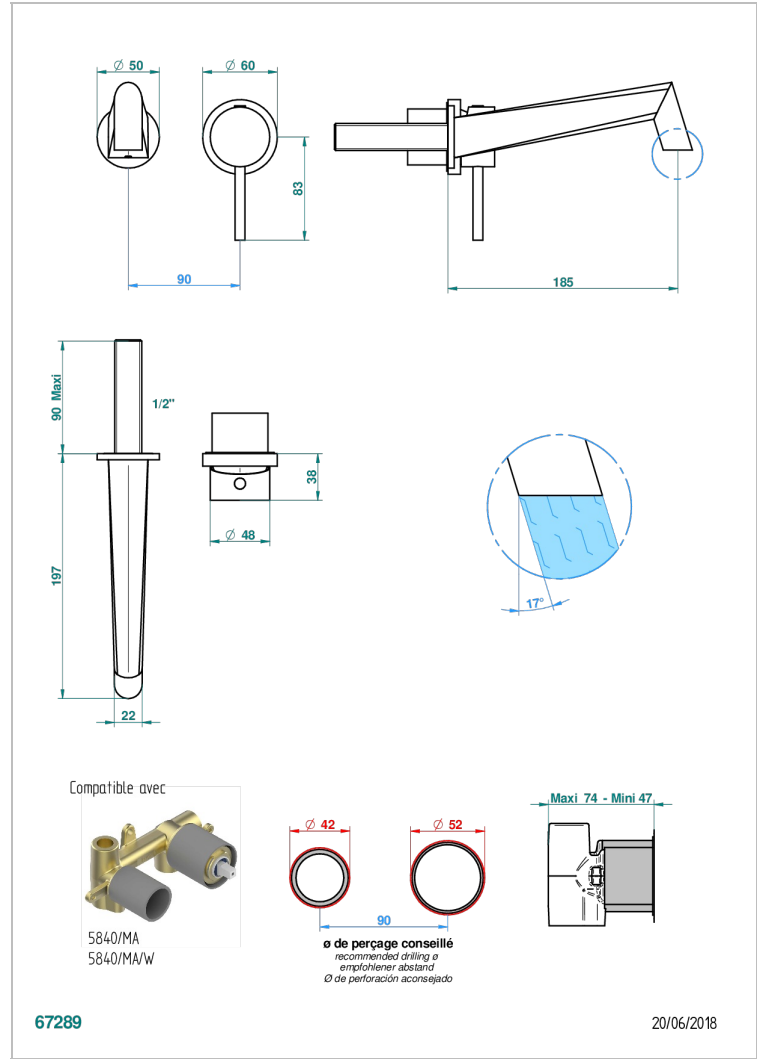

MONTAIGNE GRAND ANTIQUE MARBLE WITH LEVER

G3S-6541B

Trim only for Built-in basin mixer with spout (two x 1/2" inlets and one 1/2" outlet), without waste

CHARACTERISTIC

- Montaigne Grand Antique marble with lever
- Trim only for Built-in basin mixer with spout (two x 1/2" inlets and one 1/2" outlet), without waste

TECHNICAL SPECS

- Recommandé : 3 bars (max. 5 bars) - Advised : 43,5 psi (max. 72 psi)
- 8,3 l/min à 3 bars (2.2 gpm at 43.5 psi)

RELATED SKU'S

- Ref. G00-5840/MA Rough parts for concealed wall-mounted mixer with 1/2" outlet