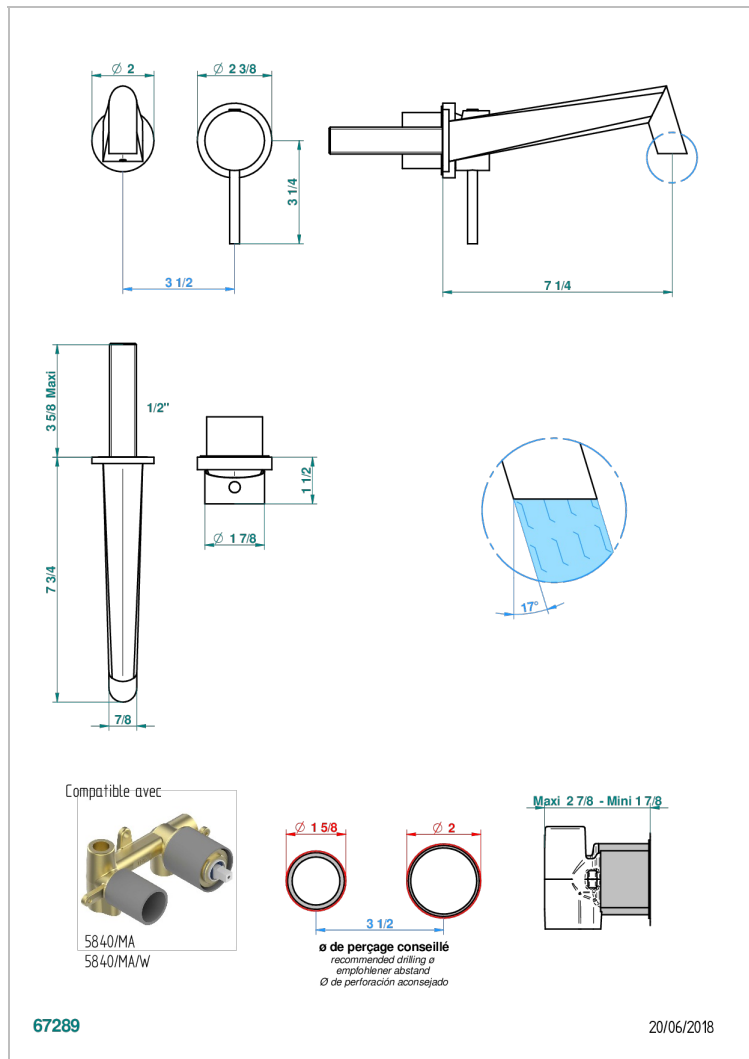

MONTAIGNE GRAND ANTIQUE MARBLE WITH LEVER

G3S-6541B

Trim only for Built-in basin mixer with spout (two x 1/2" inlets and one 1/2" outlet), without waste

CARACTERÍSTICAS

- Montaigne Grand Antique marble with lever
- Trim only for Built-in basin mixer with spout (two x 1/2" inlets and one 1/2" outlet), without waste

ESPECIFICACIONES TÉCNICAS

- Recommandé : 3 bars (max. 5 bars) - Advised : 43,5 psi (max. 72 psi)
- 8,3 l/min à 3 bars (2.2 gpm at 43.5 psi)

PRODUCTOS RELACIONADOS

- Ref. G00-5840/MA Parte empotrada para mezclador mural con salida hembra 1/2