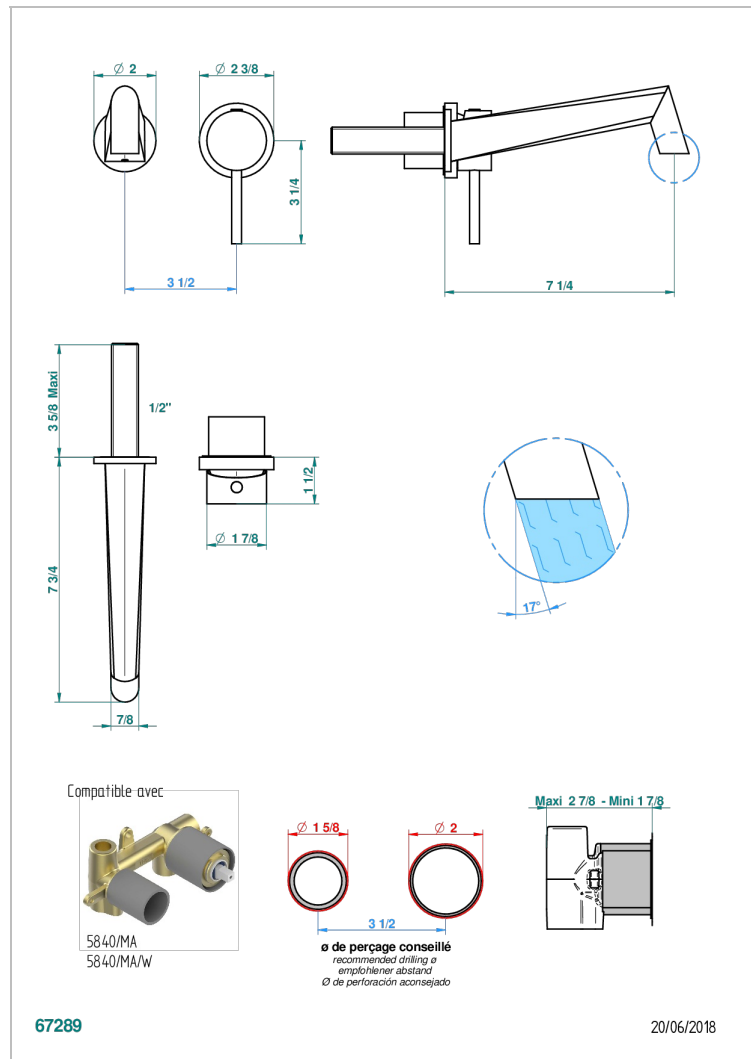

# MONTAIGNE GRAND ANTIQUE MARBLE WITH LEVER

G3S-6541B

Trim only for Built-in basin mixer with spout (two x 1/2" inlets and one 1/2" outlet), without waste

## CHARACTERISTIC

- Montaigne Grand Antique marble with lever
- Trim only for Built-in basin mixer with spout (two x 1/2" inlets and one 1/2" outlet), without waste

## RELATED SKU'S

- Ref. G00-5840/MA Rough parts for concealed wall-mounted mixer with 1/2" outlet