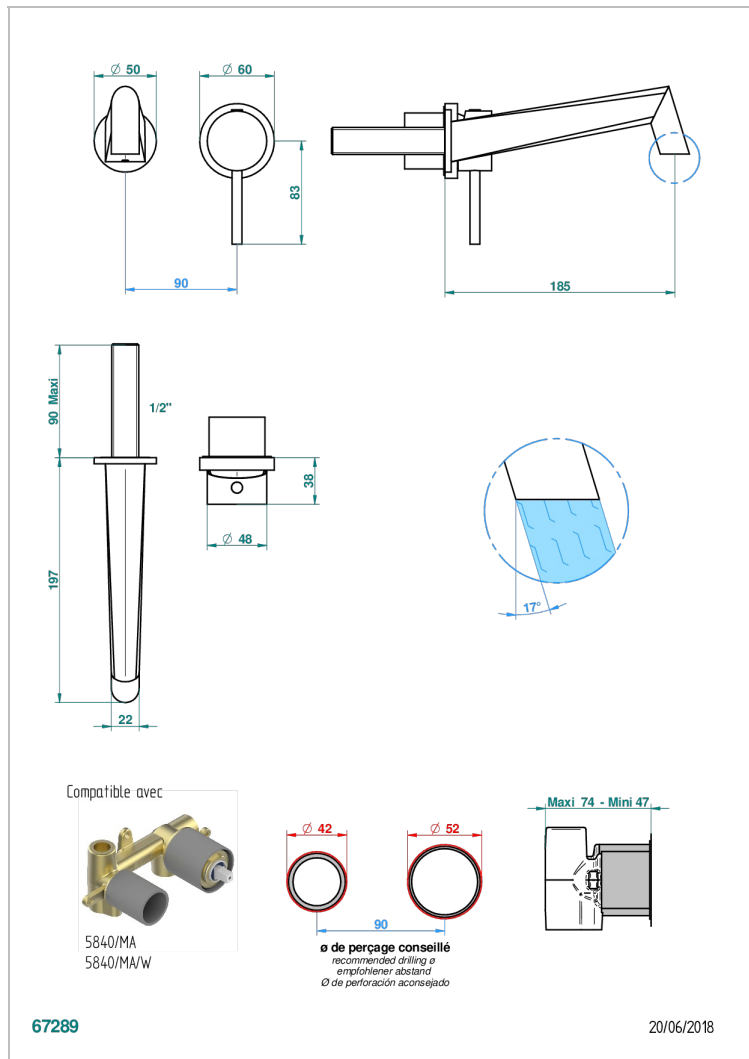

MONTAIGNE GRAND ANTIQUE MARBLE WITH LEVER

G3S-6541B

Trim only for Built-in basin mixer with spout (two x 1/2" inlets and one 1/2" outlet), without waste

CARACTERÍSTICAS

- Montaigne Grand Antique marble with lever
- Trim only for Built-in basin mixer with spout (two x 1/2" inlets and one 1/2" outlet), without waste

ESPECIFICACIONES TÉCNICAS

- Recommandé : 3 bars (max. 5 bars) - Advised : 43,5 psi (max. 72 psi)
- 8,3 l/min à 3 bars (2.2 gpm at 43.5 psi)

PRODUCTOS RELACIONADOS

- Ref. G00-5840/MA Parte empotrada para mezclador mural con salida hembra 1/2