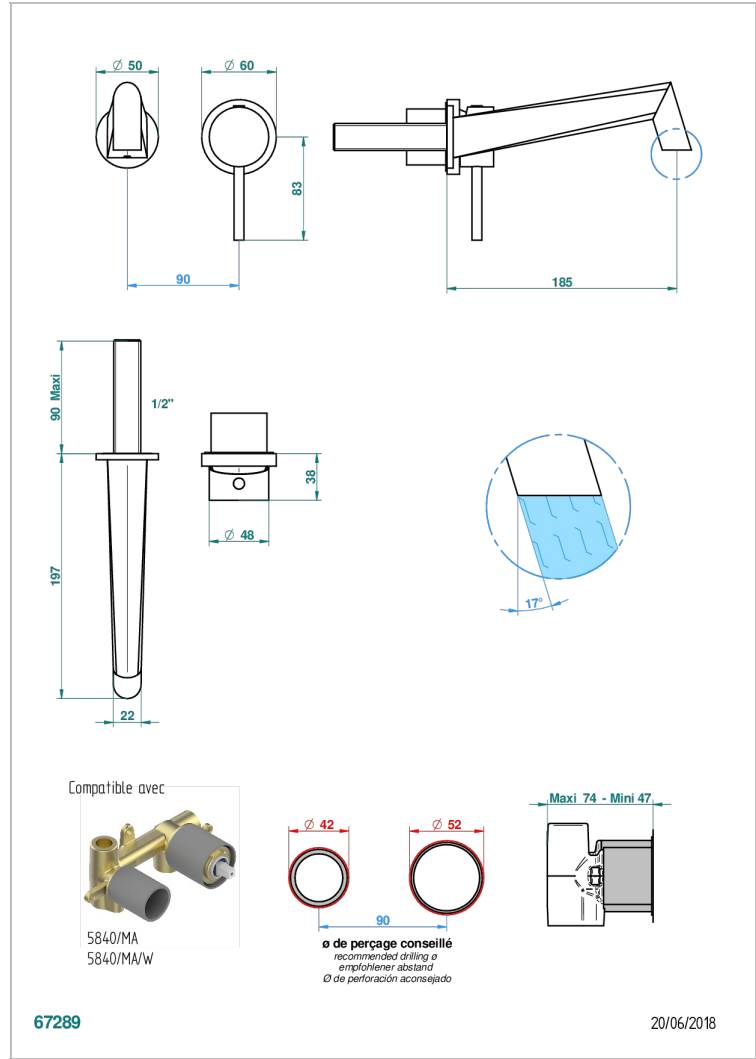

MONTAIGNE GRAND ANTIQUE MARBLE WITH LEVER

G3S-6541B

Trim only for Built-in basin mixer with spout (two x 1/2" inlets and one 1/2" outlet), without waste

CHARACTERISTIC

- Montaigne Grand Antique marble with lever
- Trim only for Built-in basin mixer with spout (two x 1/2" inlets and one 1/2" outlet), without waste

TECHNICAL SPECS

- Recommandé : 3 bars (max. 5 bars) - Advised : 43,5 psi (max. 72 psi)
- 8,3 l/min à 3 bars (2.2 gpm at 43.5 psi)

RELATED SKU'S

- Ref. G00-5840/MA Rough parts for concealed wall-mounted mixer with 1/2" outlet