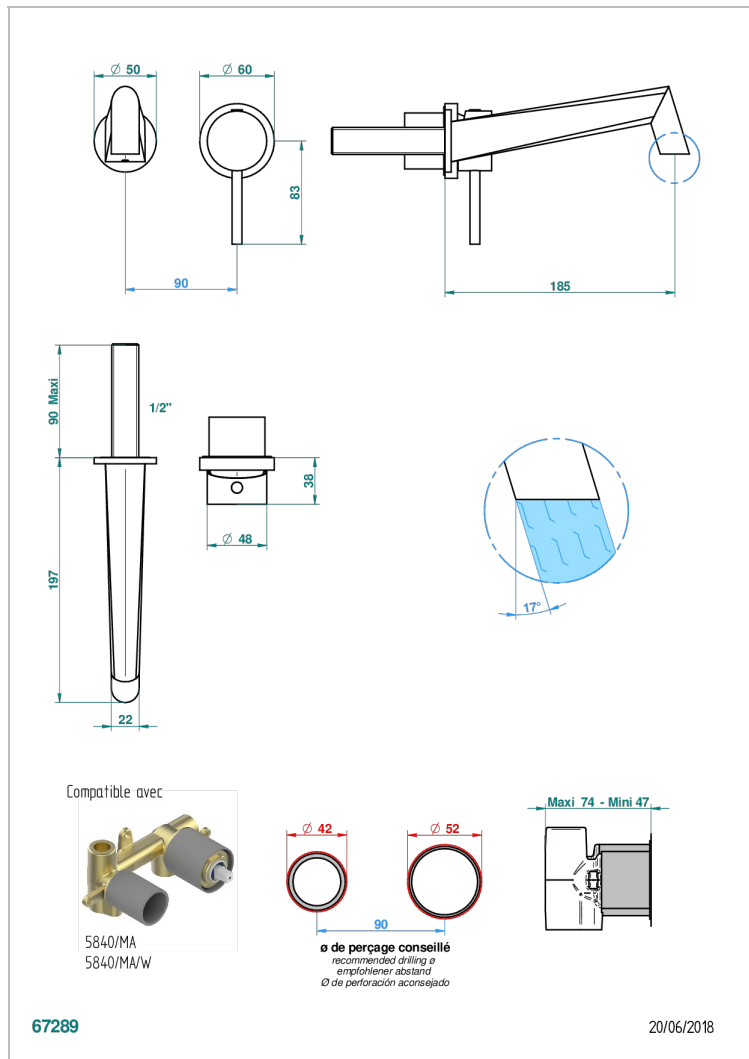

MONTAIGNE GRAND ANTIQUE MARBLE WITH LEVER

G3S-6541B

Trim only for Built-in basin mixer with spout (two x 1/2" inlets and one 1/2" outlet), without waste

特色

- Montaigne Grand Antique marble with lever
- Trim only for Built-in basin mixer with spout (two x 1/2" inlets and one 1/2" outlet), without waste

技术特征

- Recommandé : 3 bars (max. 5 bars) - Advised : 43,5 psi (max. 72 psi)
- 8,3 l/min à 3 bars (2.2 gpm at 43.5 psi)

相关的SKU

- Ref. G00-5840/MA 卫浴套装, 含: 入墙式弯管出水管, 1米25强化软管, 触控式花洒和托勾, 美国标准

可选饰面

Black ceram - D30
Blush PVD - H62
Graphite PVD - H64
Matt Umber PVD - H67
Matt blush PVD - H60
Matt graphite PVD - H65