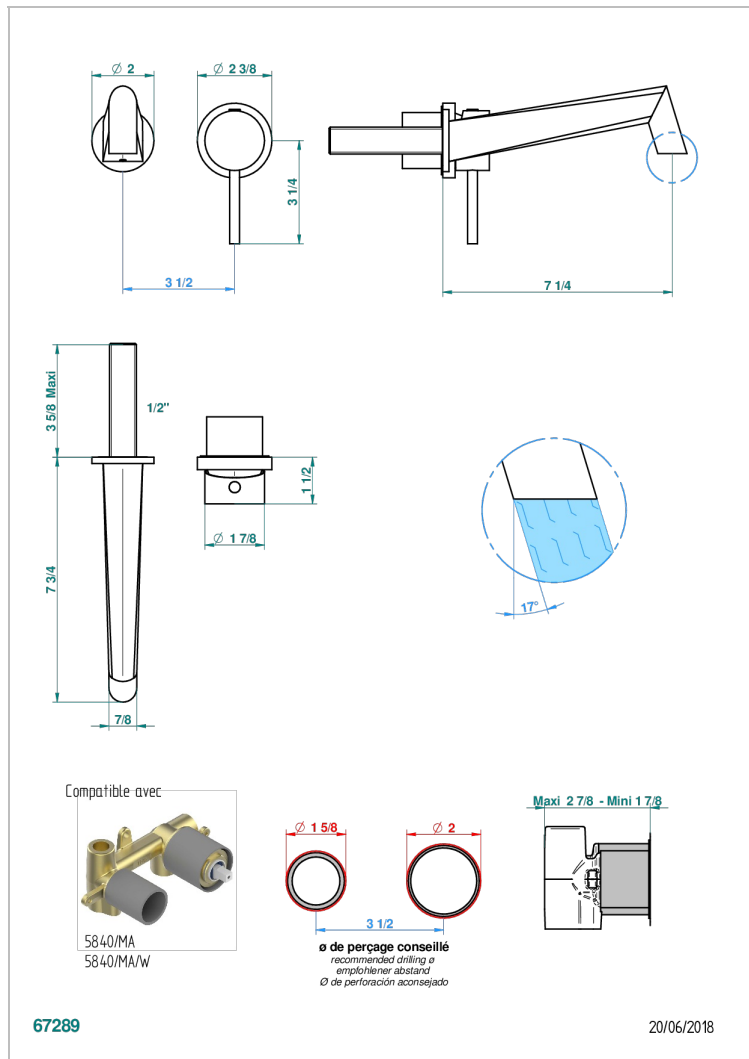

# MONTAIGNE GRAND ANTIQUE MARBLE WITH LEVER

G3S-6541B

Trim only for Built-in basin mixer with spout (two x 1/2" inlets and one 1/2" outlet), without waste

## CARACTERÍSTICAS

- Montaigne Grand Antique marble with lever
- Trim only for Built-in basin mixer with spout (two x 1/2" inlets and one 1/2" outlet), without waste

## PRODUCTOS RELACIONADOS

- Ref. G00-5840/MA Parte empotrada para mezclador mural con salida hembra 1/2