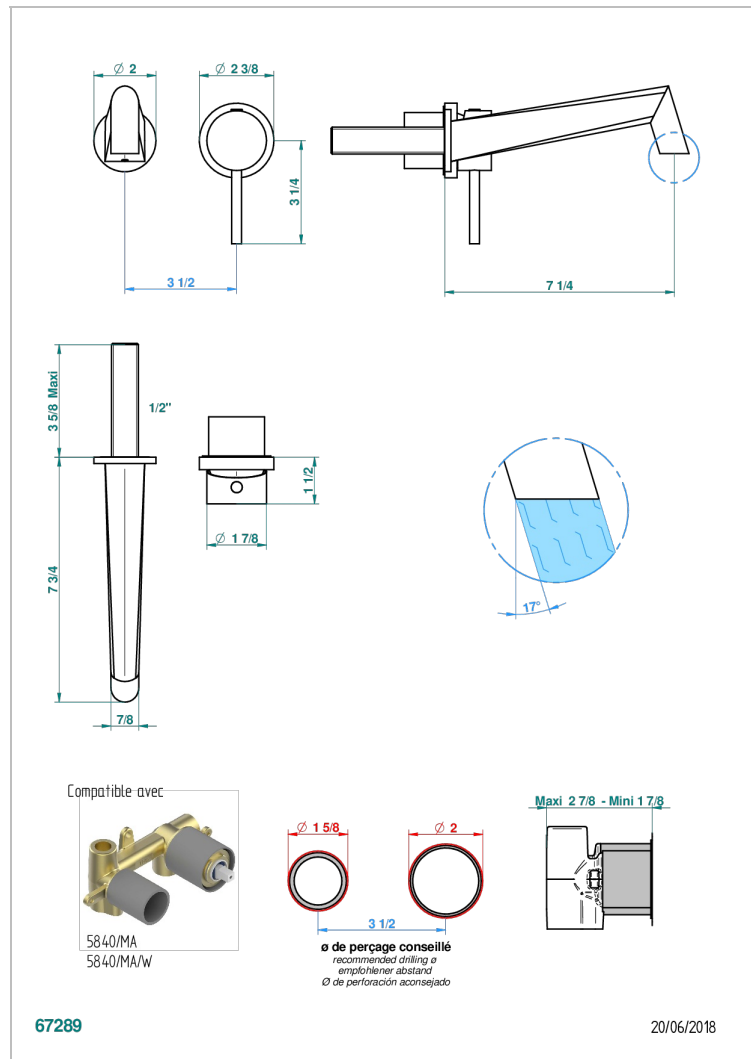

MONTAIGNE GRAND ANTIQUE MARBLE WITH LEVER

G3S-6541B

Trim only for Built-in basin mixer with spout (two x 1/2" inlets and one 1/2" outlet), without waste

CHARACTERISTIC

- Montaigne Grand Antique marble with lever
- Trim only for Built-in basin mixer with spout (two x 1/2" inlets and one 1/2" outlet), without waste

TECHNICAL SPECS

- Recommandé : 3 bars (max. 5 bars) - Advised : 43,5 psi (max. 72 psi)
- 8,3 l/min à 3 bars (2.2 gpm at 43.5 psi)

RELATED SKU'S

- Ref. G00-5840/MA Rough parts for concealed wall-mounted mixer with 1/2" outlet