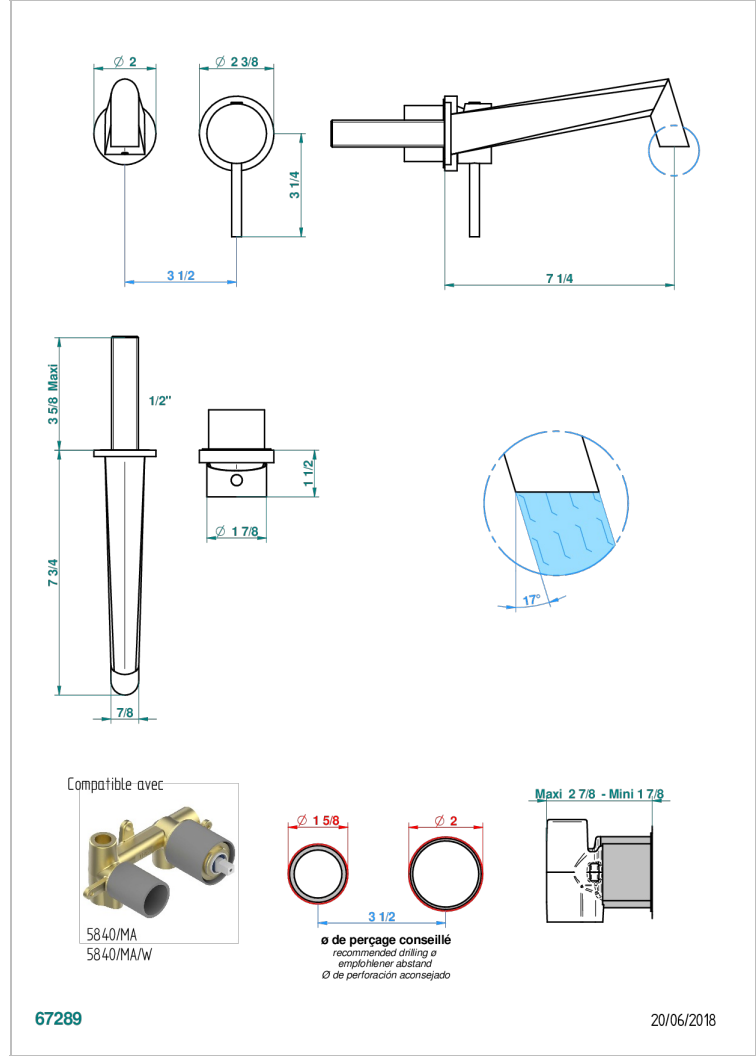

MONTAIGNE GRAND ANTIQUE MARBLE WITH LEVER

G3S-6541B

Trim only for Built-in basin mixer with spout (two x 1/2" inlets and one 1/2" outlet), without waste

特色

- Montaigne Grand Antique marble with lever
- Trim only for Built-in basin mixer with spout (two x 1/2" inlets and one 1/2" outlet), without waste

技术特征

- Recommandé : 3 bars (max. 5 bars) - Advised : 43,5 psi (max. 72 psi)
- 8,3 l/min à 3 bars (2.2 gpm at 43.5 psi)

相关的SKU

- Ref. G00-5840/MA 卫浴套装, 含: 入墙式弯管出水管, 1米25强化软管, 触控式花洒和托勾, 美国标准

可选饰面

Black ceram - D30
Blush PVD - H62
Graphite PVD - H64
Matt Umber PVD - H67
Matt blush PVD - H60
Matt graphite PVD - H65