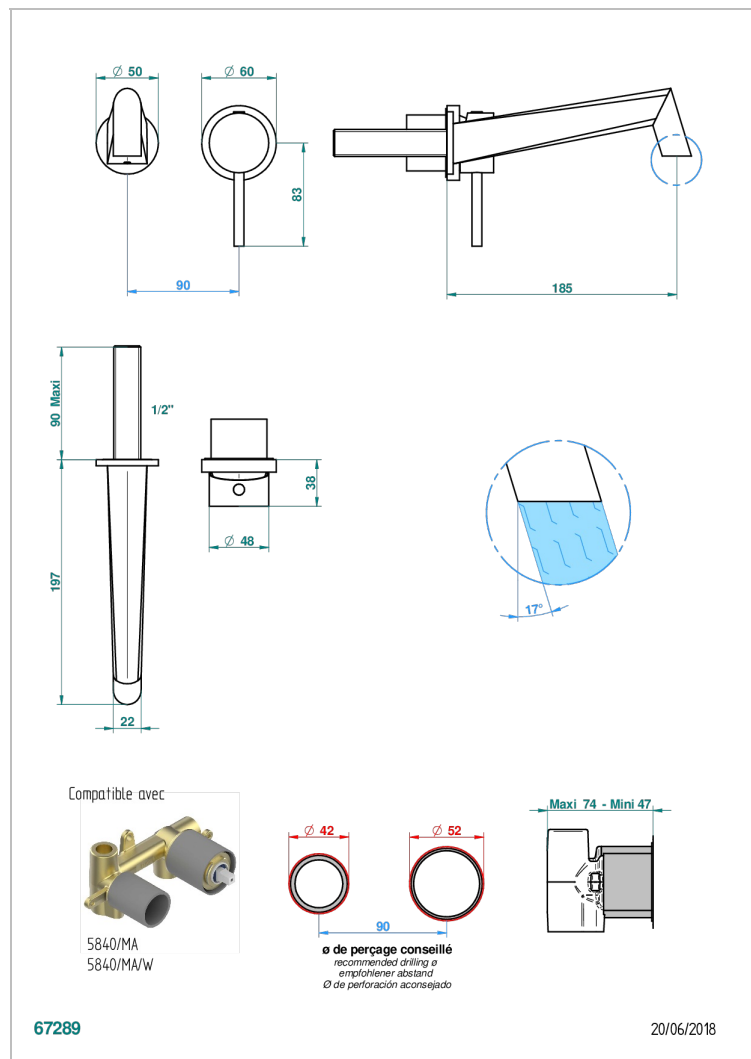

# MONTAIGNE GRAND ANTIQUE MARBLE

G3R-6541B

Trim only for Built-in basin mixer with spout (two x 1/2" inlets and one 1/2" outlet), without waste

## CARACTERÍSTICAS

- Montaigne Grand Antique marble
- Trim only for Built-in basin mixer with spout (two x 1/2" inlets and one 1/2" outlet), without waste

## PRODUCTOS RELACIONADOS

- Ref. G00-5840/MAUS Rough parts for concealed wall-mounted mixer with 1/2" outlet