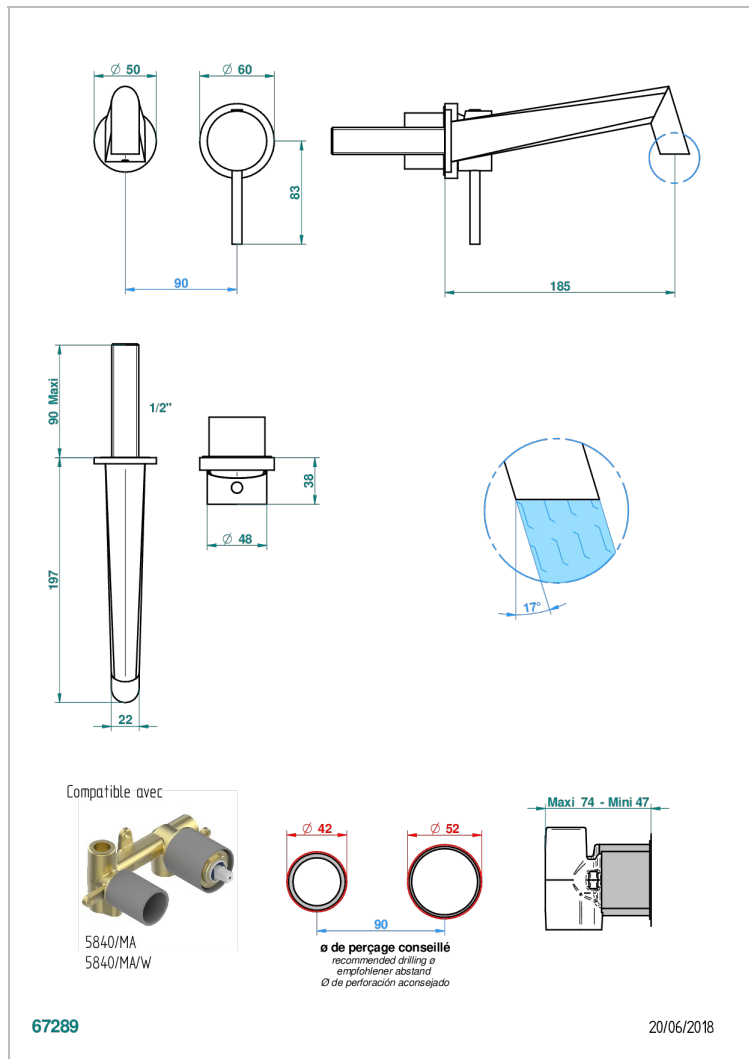

MONTAIGNE GRAND ANTIQUE MARBLE

G3R-6541B

Trim only for Built-in basin mixer with spout (two x 1/2" inlets and one 1/2" outlet), without waste

CHARACTERISTIC

- Montaigne Grand Antique marble
- Trim only for Built-in basin mixer with spout (two x 1/2" inlets and one 1/2" outlet), without waste

TECHNICAL SPECS

- Recommandé : 3 bars (max. 5 bars) - Advised : 43,5 psi (max. 72 psi)
- 8,3 l/min à 3 bars (2.2 gpm at 43.5 psi)

RELATED SKU'S

- Ref. G00-5840/MAUS Rough parts for concealed wall-mounted mixer with 1/2" outlet