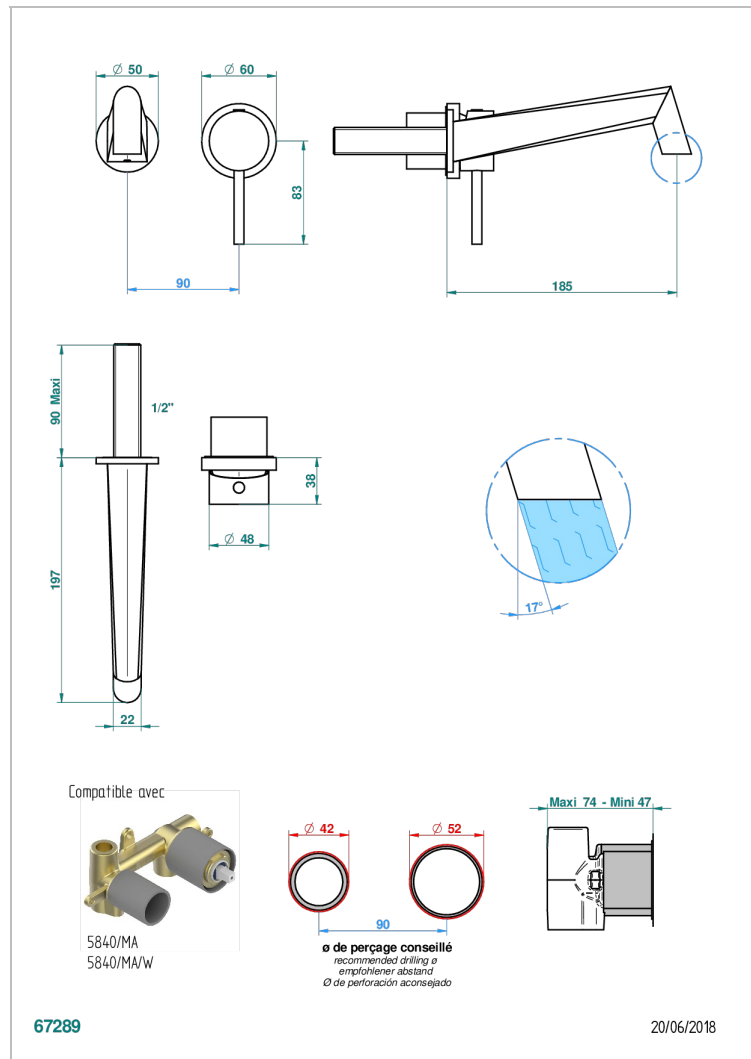

MONTAIGNE GRAND ANTIQUE MARBLE

G3R-6541B

Trim only for Built-in basin mixer with spout (two x 1/2" inlets and one 1/2" outlet), without waste

CHARACTERISTIC

- Montaigne Grand Antique marble
- Trim only for Built-in basin mixer with spout (two x 1/2" inlets and one 1/2" outlet), without waste

TECHNICAL SPECS

- Recommandé : 3 bars (max. 5 bars) - Advised : 43,5 psi (max. 72 psi)
- 8,3 l/min à 3 bars (2.2 gpm at 43.5 psi)

RELATED SKU'S

- Ref. G00-5840/MAUS Rough parts for concealed wall-mounted mixer with 1/2" outlet