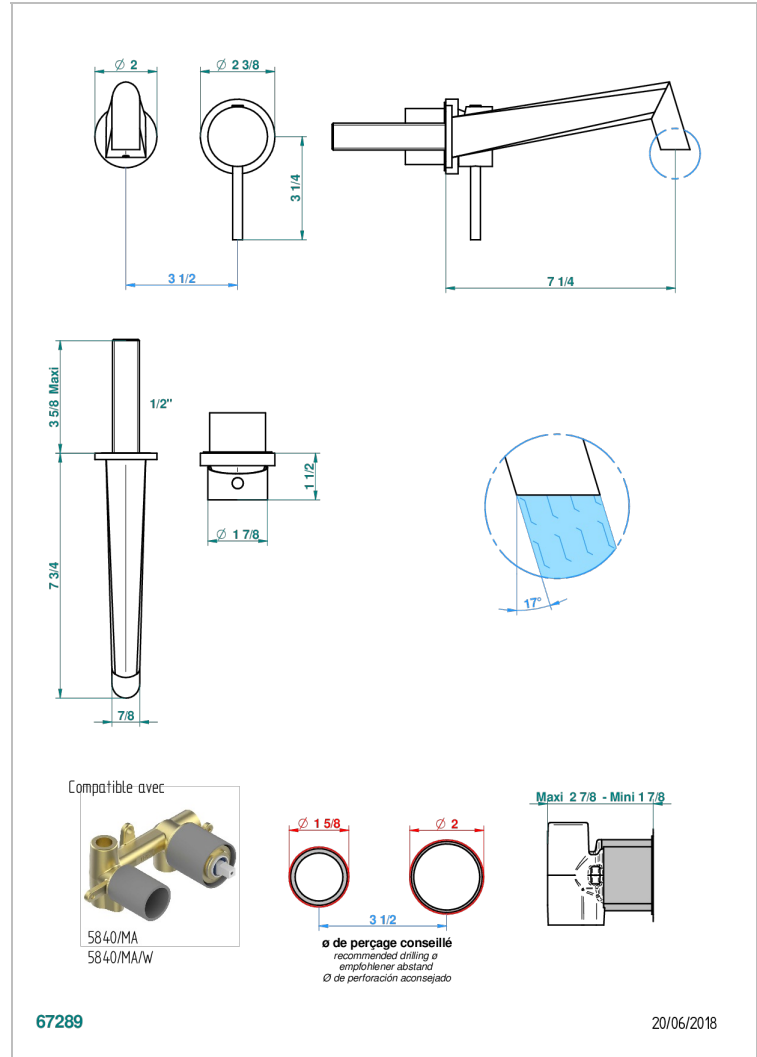

MONTAIGNE GRAND ANTIQUE MARBLE

G3R-6541B

Trim only for Built-in basin mixer with spout (two x 1/2" inlets and one 1/2" outlet), without waste

CARACTERÍSTICAS

- Montaigne Grand Antique marble
- Trim only for Built-in basin mixer with spout (two x 1/2" inlets and one 1/2" outlet), without waste

ESPECIFICACIONES TÉCNICAS

- Recommandé : 3 bars (max. 5 bars) - Advised : 43,5 psi (max. 72 psi)
- 8,3 l/min à 3 bars (2.2 gpm at 43.5 psi)

PRODUCTOS RELACIONADOS

- Ref. G00-5840/MAUS Rough parts for concealed wall-mounted mixer with 1/2" outlet