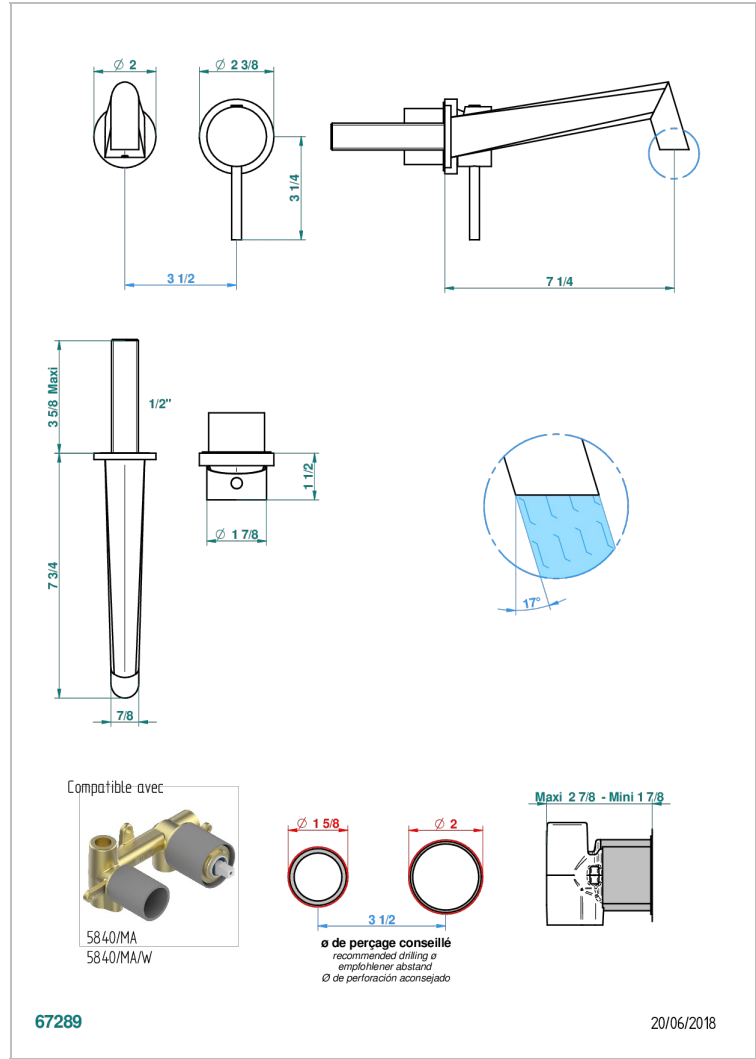

MONTAIGNE GRAND ANTIQUE MARBLE

G3R-6541B

Trim only for Built-in basin mixer with spout (two x 1/2" inlets and one 1/2" outlet), without waste

CHARACTERISTIC

- Montaigne Grand Antique marble
- Trim only for Built-in basin mixer with spout (two x 1/2" inlets and one 1/2" outlet), without waste

TECHNICAL SPECS

- Recommandé : 3 bars (max. 5 bars) - Advised : 43,5 psi (max. 72 psi)
- 8,3 l/min à 3 bars (2.2 gpm at 43.5 psi)

RELATED SKU'S

- Ref. G00-5840/MAUS Rough parts for concealed wall-mounted mixer with 1/2" outlet