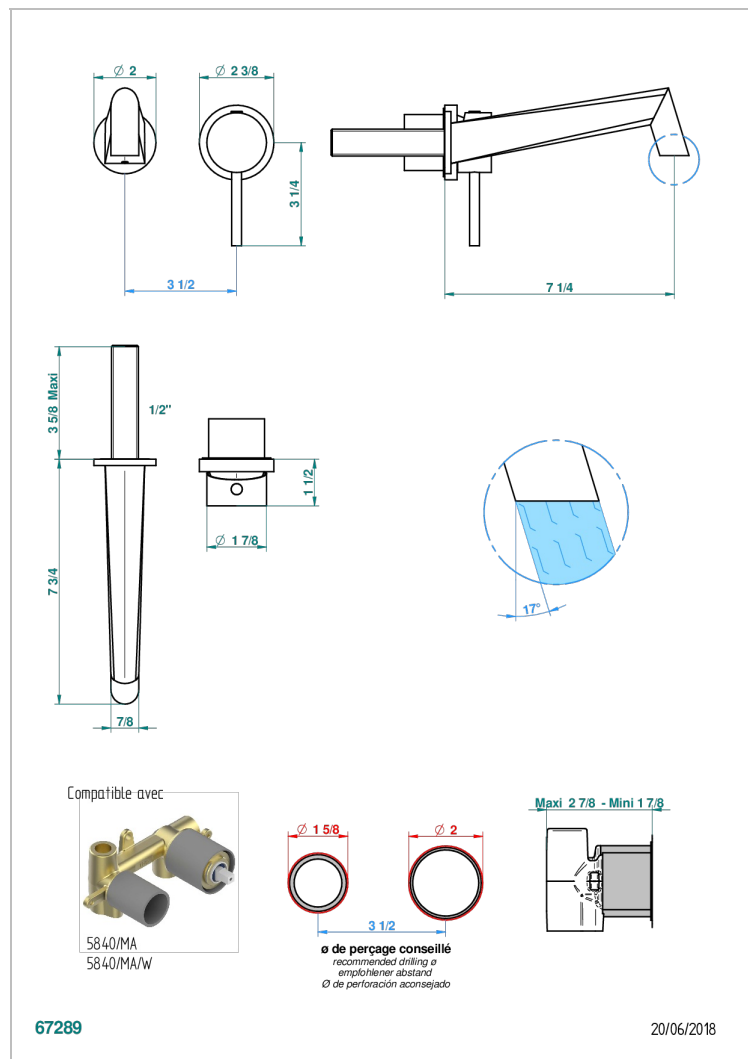

MONTAIGNE GRAND ANTIQUE MARBLE

G3R-6541B

Trim only for Built-in basin mixer with spout (two x 1/2" inlets and one 1/2" outlet), without waste

CHARACTERISTIC

- Montaigne Grand Antique marble
- Trim only for Built-in basin mixer with spout (two x 1/2" inlets and one 1/2" outlet), without waste

TECHNICAL SPECS

- Recommandé : 3 bars (max. 5 bars) - Advised : 43,5 psi (max. 72 psi)
- 8,3 l/min à 3 bars (2.2 gpm at 43.5 psi)

RELATED SKU'S

- Ref. G00-5840/MAUS Rough parts for concealed wall-mounted mixer with 1/2" outlet