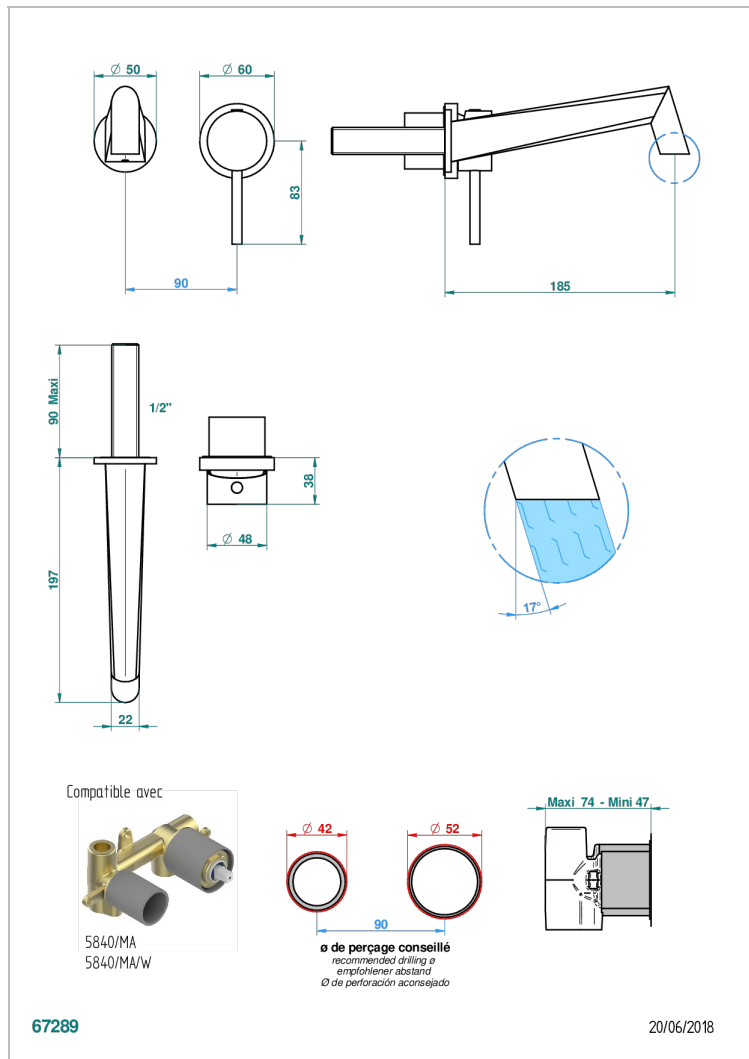

# MONTAIGNE GRAND ANTIQUE MARBLE

G3R-6541B

Trim only for Built-in basin mixer with spout (two x 1/2" inlets and one 1/2" outlet), without waste

## CHARACTERISTIC

- Montaigne Grand Antique marble
- Trim only for Built-in basin mixer with spout (two x 1/2" inlets and one 1/2" outlet), without waste

## RELATED SKU'S

- Ref. G00-5840/MA/W Rough parts for concealed wall-mounted mixer with 1/2" outlet, for WC douche - WRAS approved