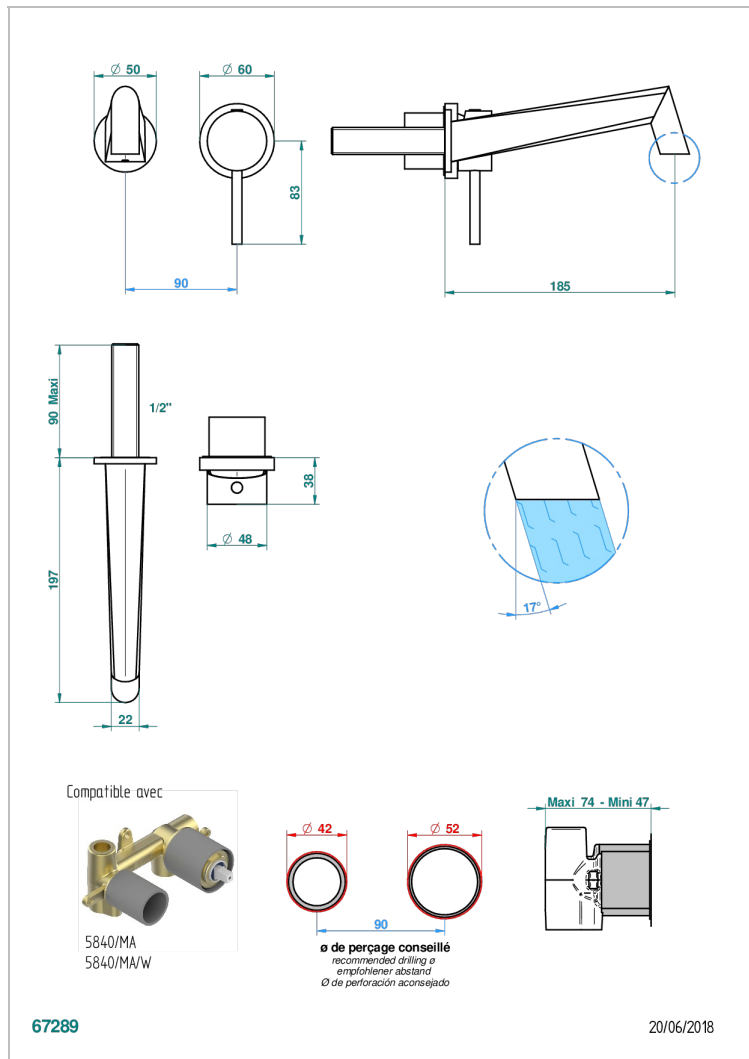

# MONTAIGNE GRAND ANTIQUE MARBLE

G3R-6541B

Trim only for Built-in basin mixer with spout (two x 1/2" inlets and one 1/2" outlet), without waste

## CARACTERÍSTICAS

- Montaigne Grand Antique marble
- Trim only for Built-in basin mixer with spout (two x 1/2" inlets and one 1/2" outlet), without waste

## PRODUCTOS RELACIONADOS

- Ref. G00-5840/MA Parte empotrada para mezclador mural con salida hembra 1/2